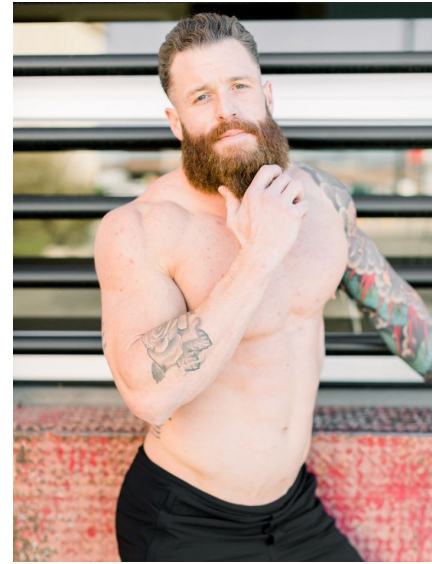

JONNY ELLIS

WILHELMINADENVER

Height 6'0.5" Waist 32" Inseam 33" Collar 17.5" Suit 48" Suit Length R Shoe 11.5
US Hair Brown Eyes Blue

Wilhelmina Denver
209 Kalamath Street #10
Denver, CO 80223
720-382-1512