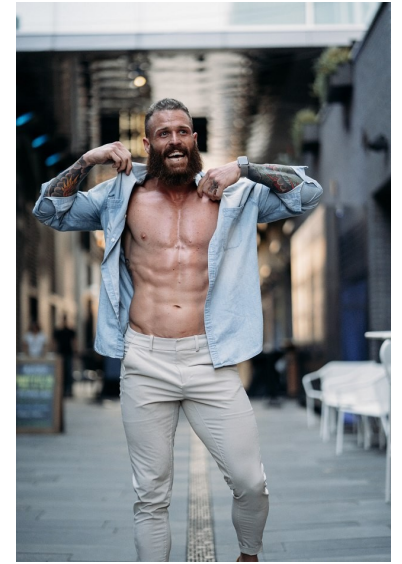

JONNY ELLIS

WILHELMINADENVER

Height 6'0.5" Waist 32" Inseam 33" Collar 17.5" Suit 48" Suit Length R Shoe 11.5
US Hair Brown Eyes Blue

Wilhelmina Denver
209 Kalamath Street #10
Denver, CO 80223
720-382-1512