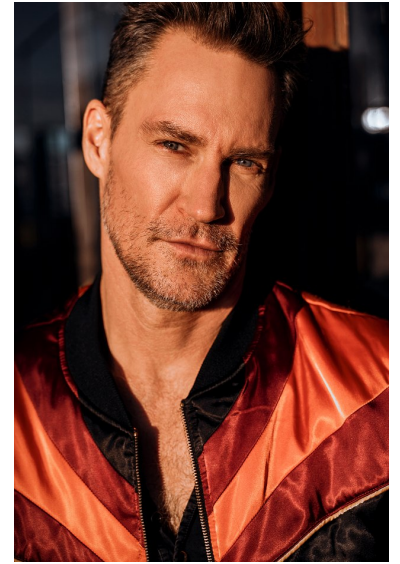

ALEC LAUGHLIN

**WILHELMINA**DENVER

Height 5'11" Chest 42" Waist 30" Inseam 32" Collar 15.5" Sleeve 32" Suit 40"  
Suit Length R Shoe 8.5 US Hair Salt and Pepper Eyes Blue

Wilhelmina Denver  
209 Kalamath Street #10  
Denver, CO 80223  
720-382-1512