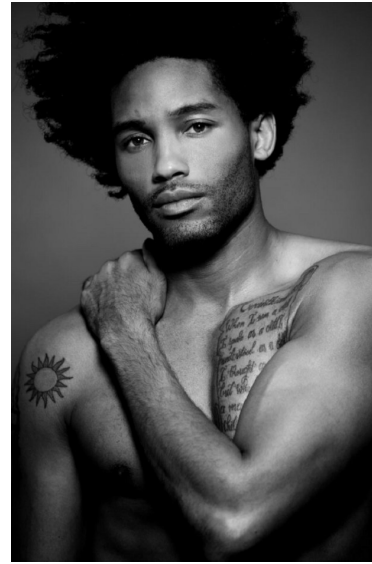

TERRELL PRIDGEN

**WILHELMINA**DENVER

Height 6'2" Waist 31" Suit 40" Suit Length R Hair Black Eyes Hazel

Wilhelmina Denver  
209 Kalamath Street #10  
Denver, CO 80223  
720-382-1512