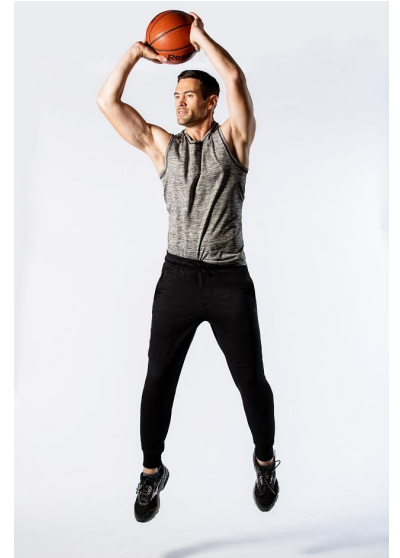

STEPHEN BODENHAUSEN

WILHELMINADENVER

Height 6'2" Waist 32" Inseam 33" Suit 40" Suit Length R Shoe 10 US Hair Brown
Eyes Brown

Wilhelmina Denver
209 Kalamath Street #10
Denver, CO 80223
720-382-1512