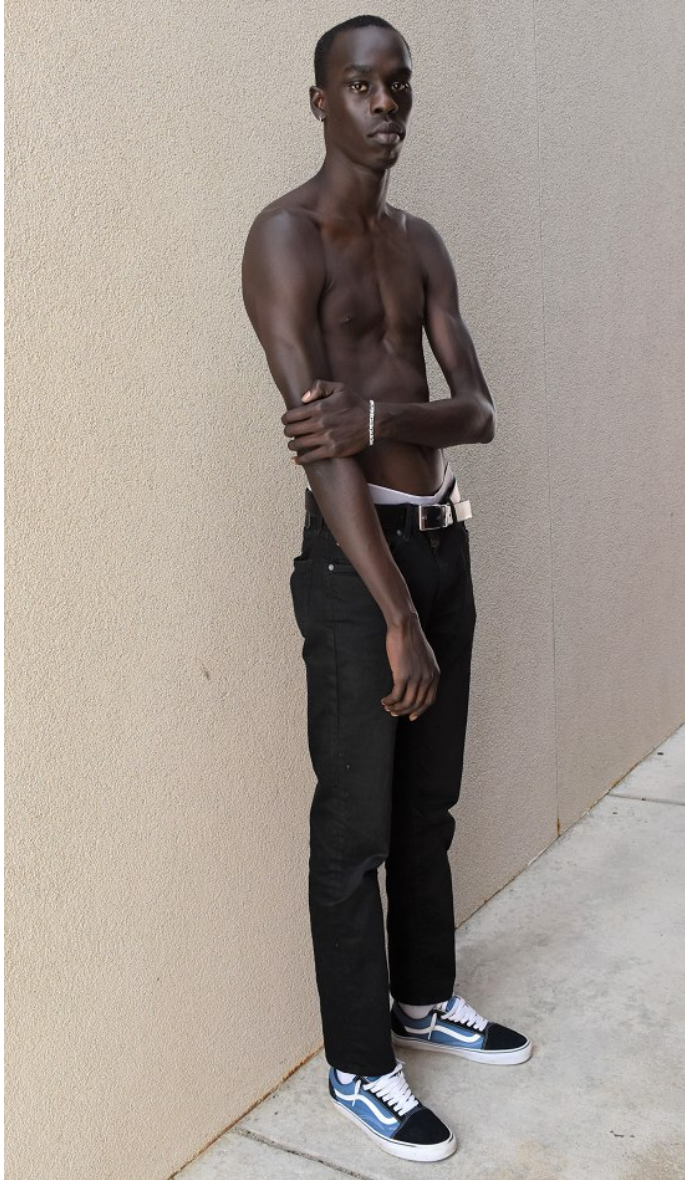

WILHELMINA DENVER

EMANUEL NOI

Height 6'4" Chest 17.5" Waist 32" Inseam 34" Collar 14" Sleeve 31" Suit 36" Suit Length L Shoe 10.5 US Hair Black Eyes Brown

WILHELMINA DENVER

EMANUEL NOI

Height 6'4" Chest 17.5" Waist 32" Inseam 34" Collar 14" Sleeve 31" Suit 36" Suit Length L Shoe 10.5 US Hair Black Eyes Brown