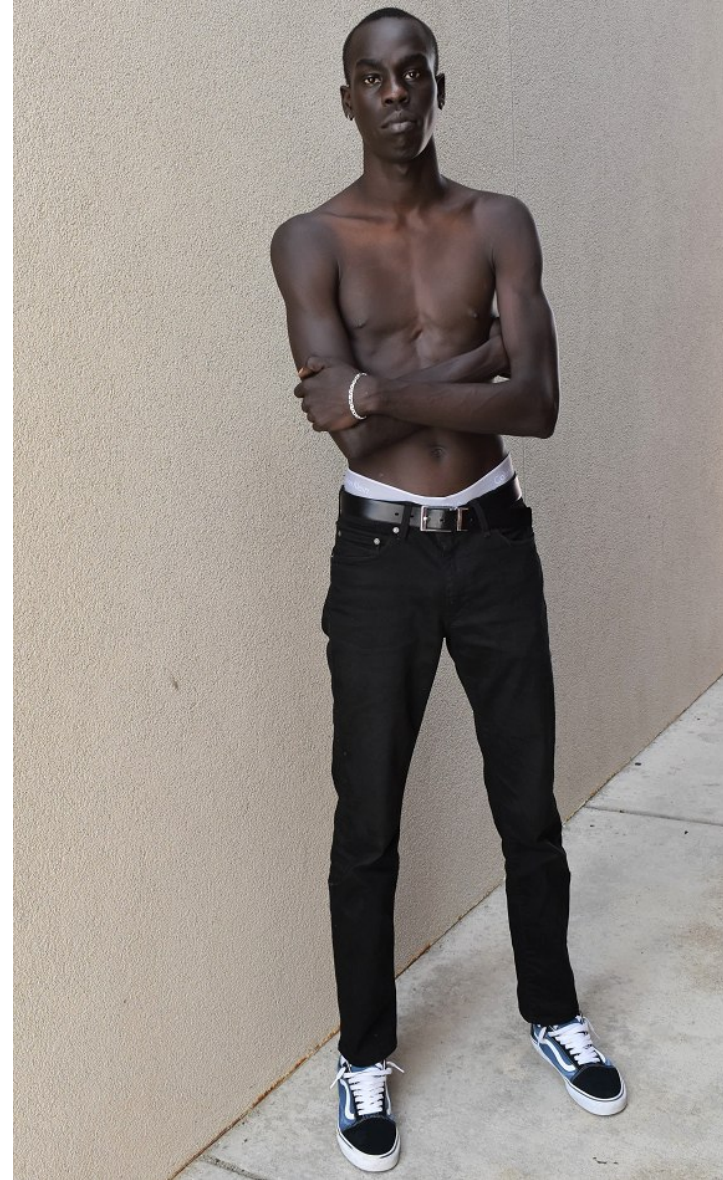

WILHELMINA DENVER

EMANUEL NOI

Height 6'4" Chest 17.5" Waist 32" Inseam 34" Collar 14" Sleeve 31" Suit 36" Suit Length L Shoe 10.5 US Hair Black Eyes Brown

WILHELMINA DENVER

EMANUEL NOI

Height 6'4" Chest 17.5" Waist 32" Inseam 34" Collar 14" Sleeve 31" Suit 36" Suit Length L Shoe 10.5 US Hair Black Eyes Brown