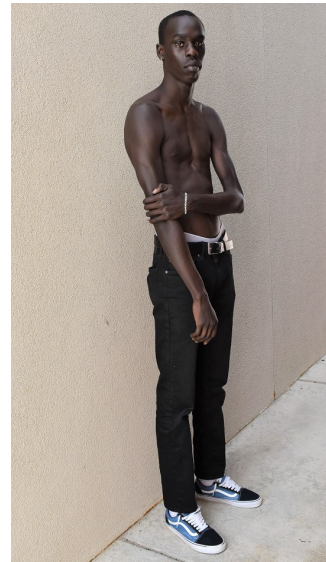

EMANUEL NOI

Height 6'4" Chest 17.5" Waist 32" Inseam 34" Collar 14" Sleeve 31" Suit 36" Suit
Length L Shoe 10.5 US Hair Black Eyes Brown

WILHELMINADENVER

Wilhelmina Denver
209 Kalamath Street #10
Denver, CO 80223
720-382-1512