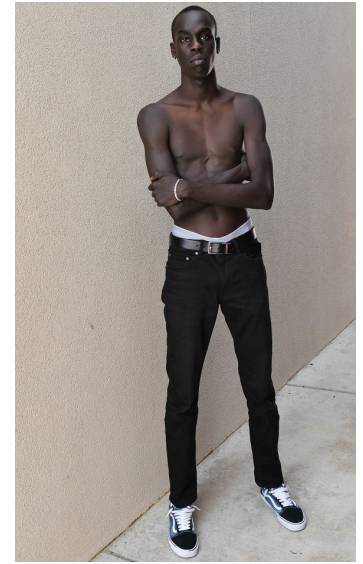

EMANUEL NOI

Height 6'4" Chest 17.5" Waist 32" Inseam 34" Collar 14" Sleeve 31" Suit 36" Suit
Length L Shoe 10.5 US Hair Black Eyes Brown

WILHELMINADENVER

Wilhelmina Denver
209 Kalamath Street #10
Denver, CO 80223
720-382-1512