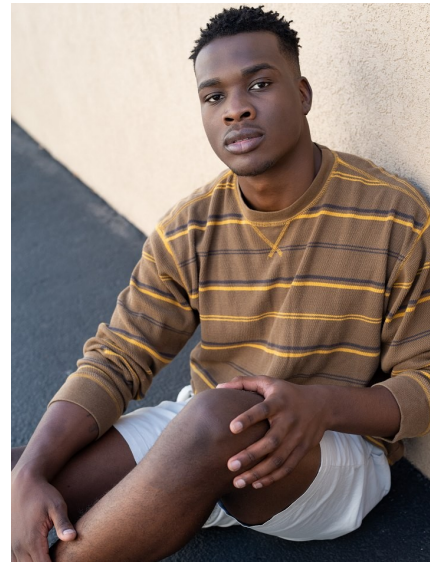

MITCHEL BALLAGE

WILHELMINADENVER

Height 6'3.5" Chest 40" Waist 32" Inseam 34" Collar 17" Sleeve 34" Suit Length L
Shoe 13 US Hair Black Eyes Brown

Wilhelmina Denver
209 Kalamath Street #10
Denver, CO 80223
720-382-1512