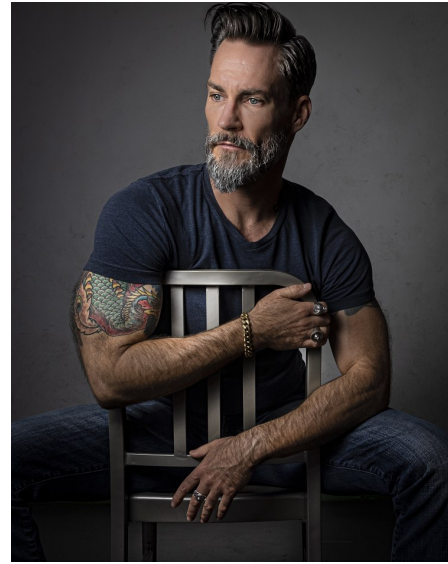

ALEC LAUGHLIN

WILHELMINADENVER

Height 5'11" Chest 42" Waist 29" Inseam 32" Collar 15.5" Sleeve 32" Suit 40"
Suit Length R Shoe 8.5 US Hair Salt and Pepper Eyes Blue

Wilhelmina Denver
209 Kalamath Street #10
Denver, CO 80223
720-382-1512