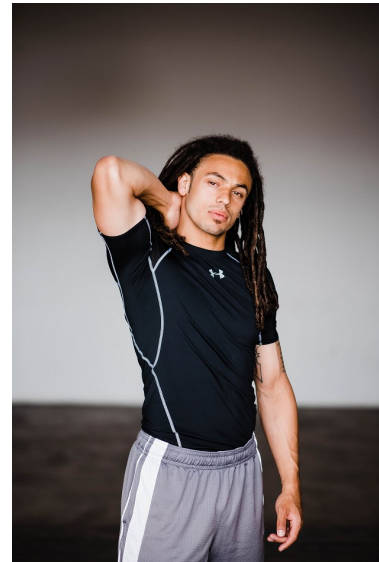

JARRED RADEBAUGH

WILHELMINADENVER

Height 5'10.5" Chest 42" Waist 32" Inseam 32" Collar 16.5" Sleeve 34" Suit 42"
Suit Length R Shoe 12.5 US Hair Brown Eyes Brown

Wilhelmina Denver
209 Kalamath Street #10
Denver, CO 80223
720-382-1512