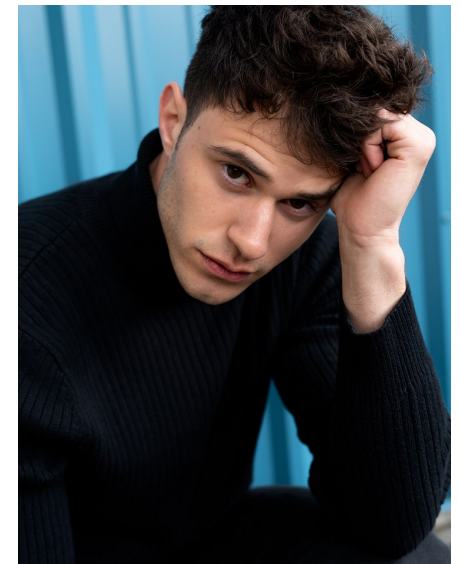

REED FRANCO

Height 5'11.5" Waist 32" Inseam 32" Collar 16.5" Suit 40" Suit Length R Shoe 10
US Hair Brown Eyes Brown

WILHELMINADENVER

Wilhelmina Denver
209 Kalamath Street #10
Denver, CO 80223
720-382-1512