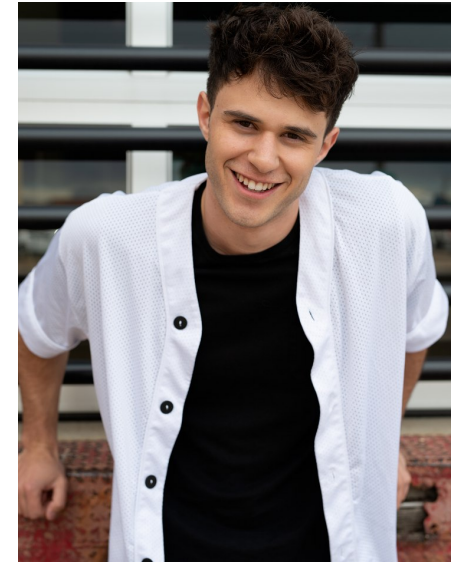

REED FRANCO

Height 5'11.5" Waist 32" Inseam 32" Collar 16.5" Suit 40" Suit Length R Shoe 10
US Hair Brown Eyes Brown

WILHELMINADENVER

Wilhelmina Denver
209 Kalamath Street #10
Denver, CO 80223
720-382-1512