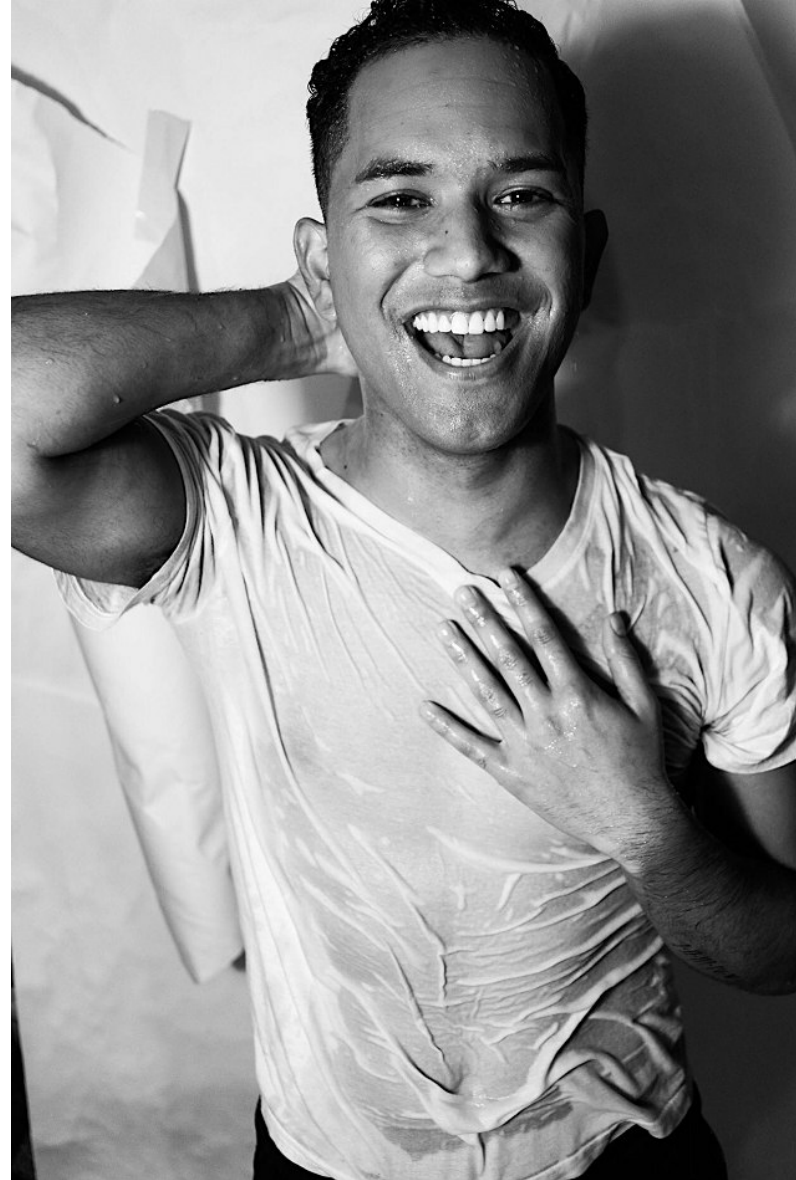

WILHELMINA DENVER

CHRIS CARRANZA

Height 5'8.5"   Waist 30"   Inseam 30"   Collar 15.5"   Sleeve 32"   Shoe 10 US   Hair Black   Eyes Brown

WILHELMINA DENVER

CHRIS CARRANZA

Height 5'8.5"    Waist 30"    Inseam 30"    Collar 15.5"    Sleeve 32"    Shoe 10 US    Hair Black    Eyes Brown

WILHELMINA DENVER

CHRIS CARRANZA

Height 5'8.5"   Waist 30"   Inseam 30"   Collar 15.5"   Sleeve 32"   Shoe 10 US   Hair Black   Eyes Brown