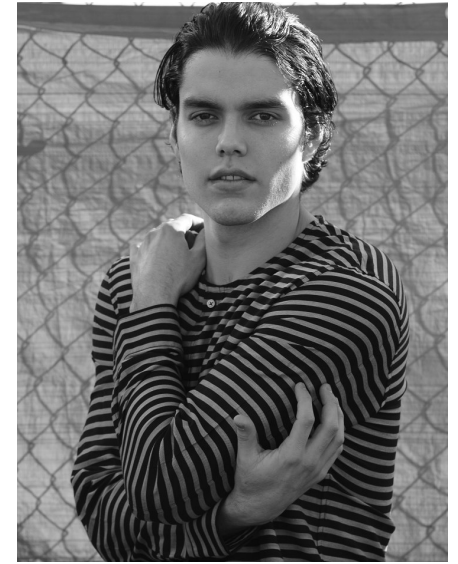

TJ SANDOVAL

Height 6'0.5" Waist 31" Inseam 32" Suit 38" Suit Length R Shoe 9.5 US Hair Dark Brown Eyes Brown

WILHELMINADENVER

Wilhelmina Denver
209 Kalamath Street #10
Denver, CO 80223
720-382-1512