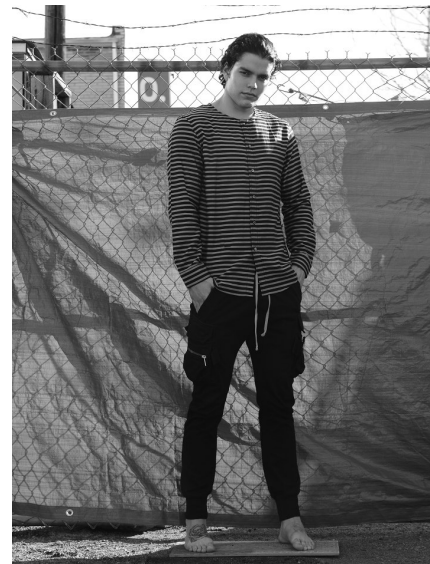

TJ SANDOVAL

Height 6'0.5" Waist 31" Inseam 32" Suit 38" Suit Length R Shoe 9.5 US Hair Dark Brown Eyes Brown

WILHELMINADENVER

Wilhelmina Denver
209 Kalamath Street #10
Denver, CO 80223
720-382-1512