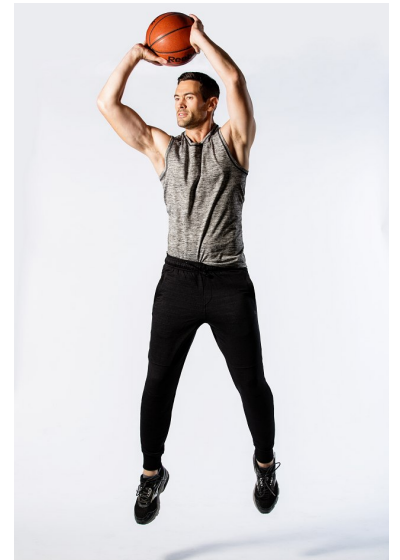

STEPHEN BODENHAUSEN

WILHELMINADENVER

Height 6'2" Waist 32" Inseam 33" Suit 40" Suit Length R Shoe 10 US Hair Brown
Eyes Brown

Wilhelmina Denver
209 Kalamath Street #10
Denver, CO 80223
720-382-1512