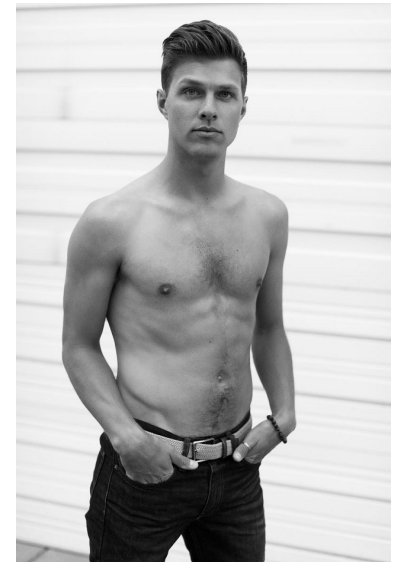

SEAN BJORK

Height 6'1" Waist 32" Suit 40" Suit Length L Shoe 12.5 US Hair Blonde Eyes Blue

WILHELMINADENVER

Wilhelmina Denver
209 Kalamath Street #10
Denver, CO 80223
720-382-1512