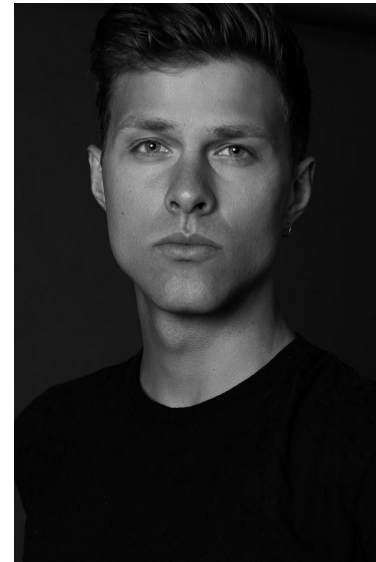

SEAN BJORK

Height 6'1" Waist 32" Suit 40" Suit Length L Shoe 12.5 US Hair Blonde Eyes Blue

WILHELMINADENVER

Wilhelmina Denver
209 Kalamath Street #10
Denver, CO 80223
720-382-1512