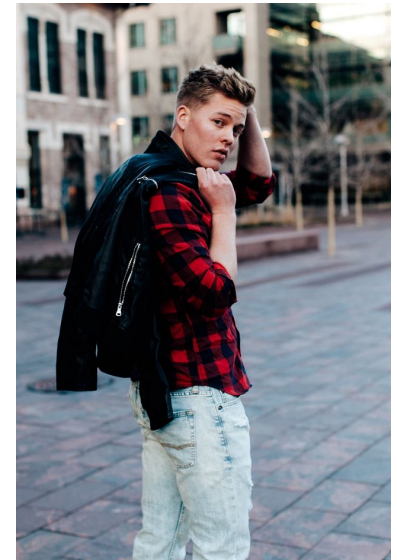

RYNE PUCKETT

Height 5'11.5" Waist 32" Inseam 30" Collar 16" Sleeve 32" Suit 40" Suit Length R
Shoe 10 US Hair Blonde Eyes Blue

WILHELMINADENVER

Wilhelmina Denver
209 Kalamath Street #10
Denver, CO 80223
720-382-1512