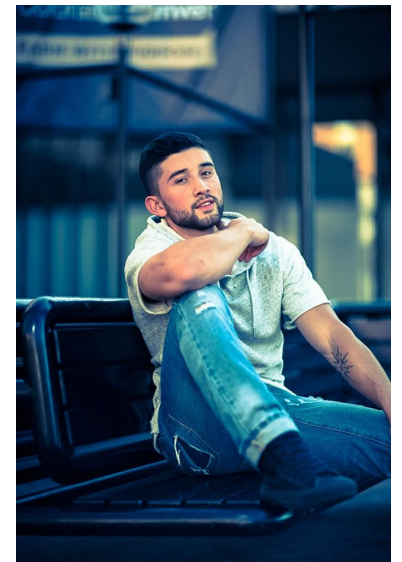

RODRIGO ALVES

Height 5'10.5" Waist 32" Inseam 33" Suit 40" Suit Length R Shoe 10.5 US
Hair Dark Brown Eyes Brown

WILHELMINADENVER

Wilhelmina Denver
209 Kalamath Street #10
Denver, CO 80223
720-382-1512