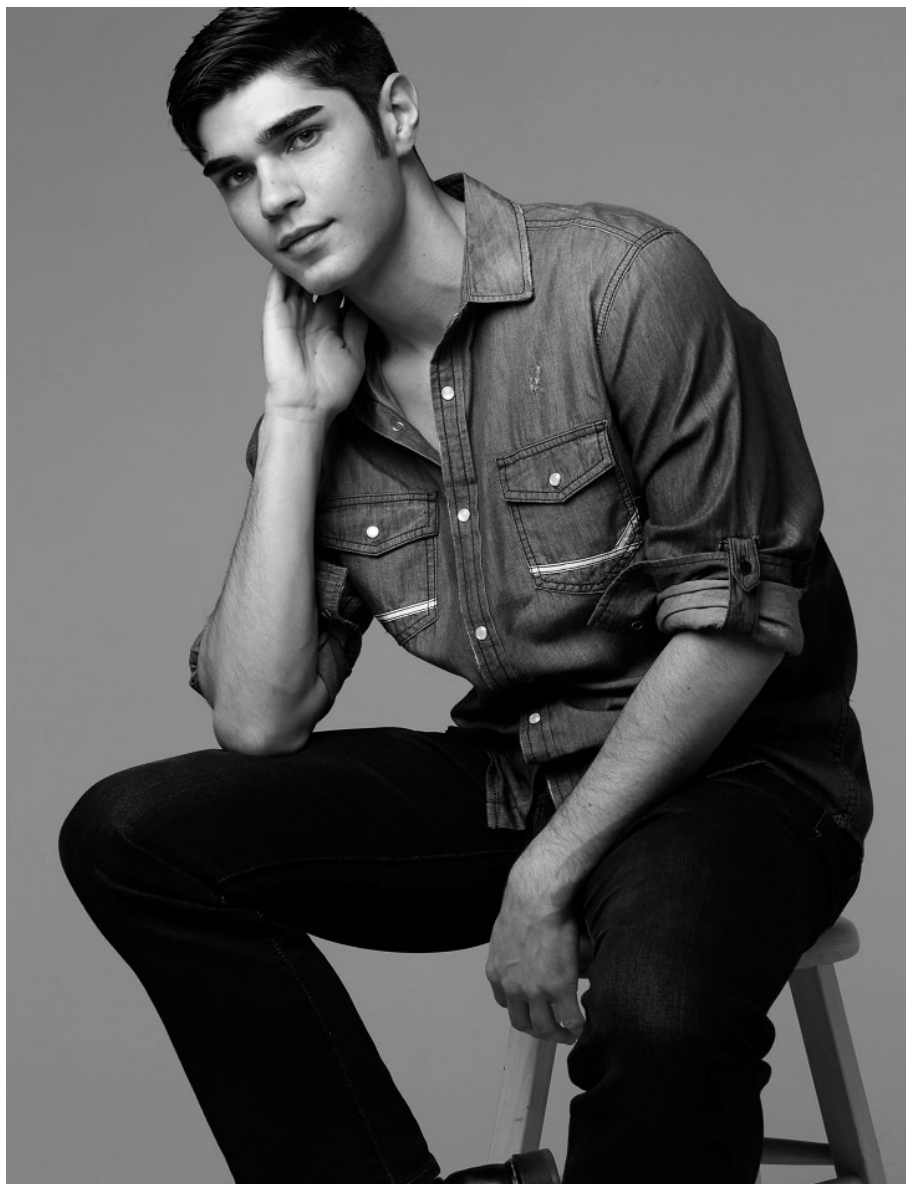

WILHELMINA DENVER

ROBERT IORDACHE

Height 6'0" Chest 37" Waist 32" Inseam 32" Suit 38" Suit Length L Shoe 10.5 US Hair Black Eyes Green

WILHELMINA DENVER

ROBERT IORDACHE

Height 6'0" Chest 37" Waist 32" Inseam 32" Suit 38" Suit Length L Shoe 10.5 US Hair Black Eyes Green

ROBERT IORDACHE

Height 6'0" Chest 37" Waist 32" Inseam 32" Suit 38" Suit Length L Shoe 10.5 US Hair Black Eyes Green

WILHELMINA DENVER

ROBERT IORDACHE

Height 6'0" Chest 37" Waist 32" Inseam 32" Suit 38" Suit Length L Shoe 10.5 US Hair Black Eyes Green

ROBERT IORDACHE

Height 6'0" Chest 37" Waist 32" Inseam 32" Suit 38" Suit Length L Shoe 10.5 US Hair Black Eyes Green