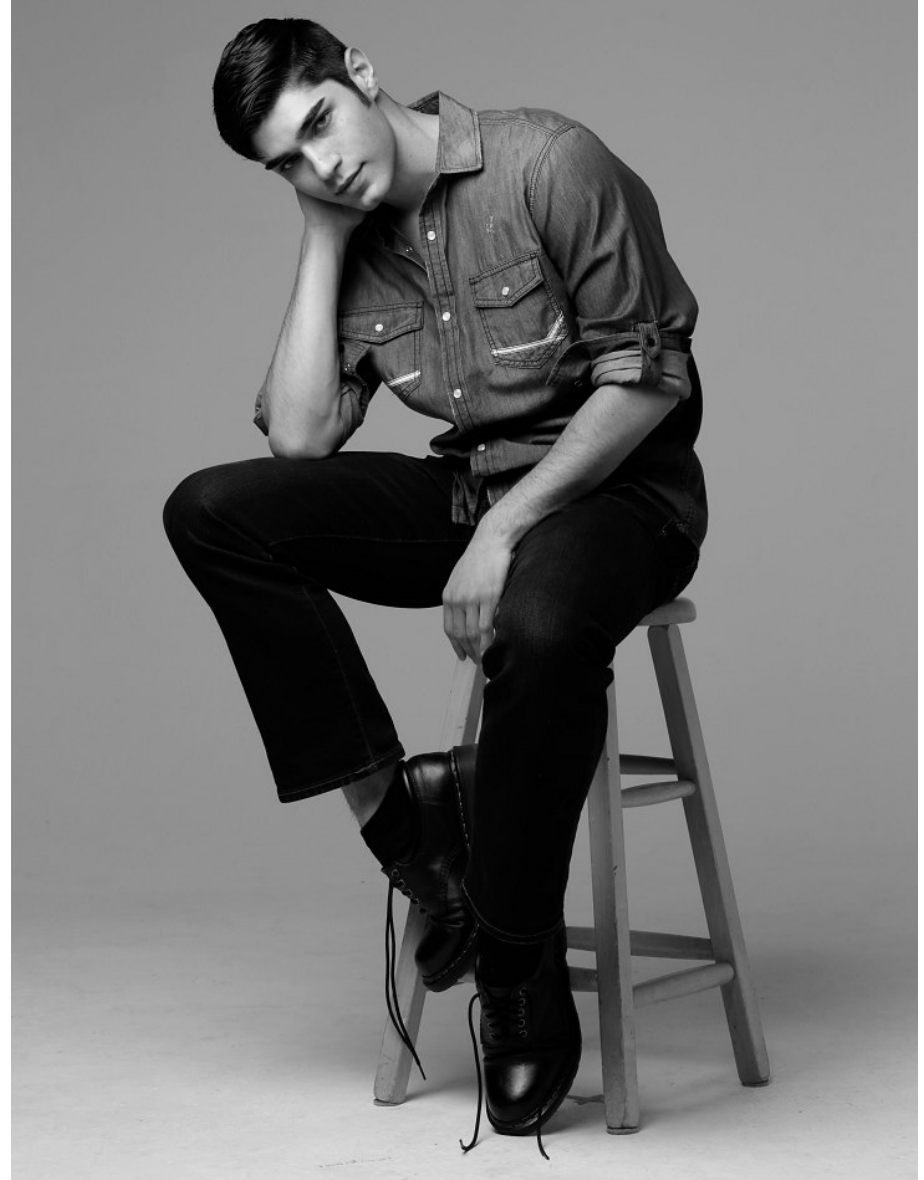

WILHELMINA DENVER

ROBERT IORDACHE

Height 6'0" Chest 37" Waist 32" Inseam 32" Suit 38" Suit Length L Shoe 10.5 US Hair Black Eyes Green

WILHELMINA DENVER

ROBERT IORDACHE

Height 6'0" Chest 37" Waist 32" Inseam 32" Suit 38" Suit Length L Shoe 10.5 US Hair Black Eyes Green

ROBERT IORDACHE

Height 6'0" Chest 37" Waist 32" Inseam 32" Suit 38" Suit Length L Shoe 10.5 US Hair Black Eyes Green

WILHELMINA DENVER

ROBERT IORDACHE

Height 6'0" Chest 37" Waist 32" Inseam 32" Suit 38" Suit Length L Shoe 10.5 US Hair Black Eyes Green

ROBERT IORDACHE

Height 6'0" Chest 37" Waist 32" Inseam 32" Suit 38" Suit Length L Shoe 10.5 US Hair Black Eyes Green