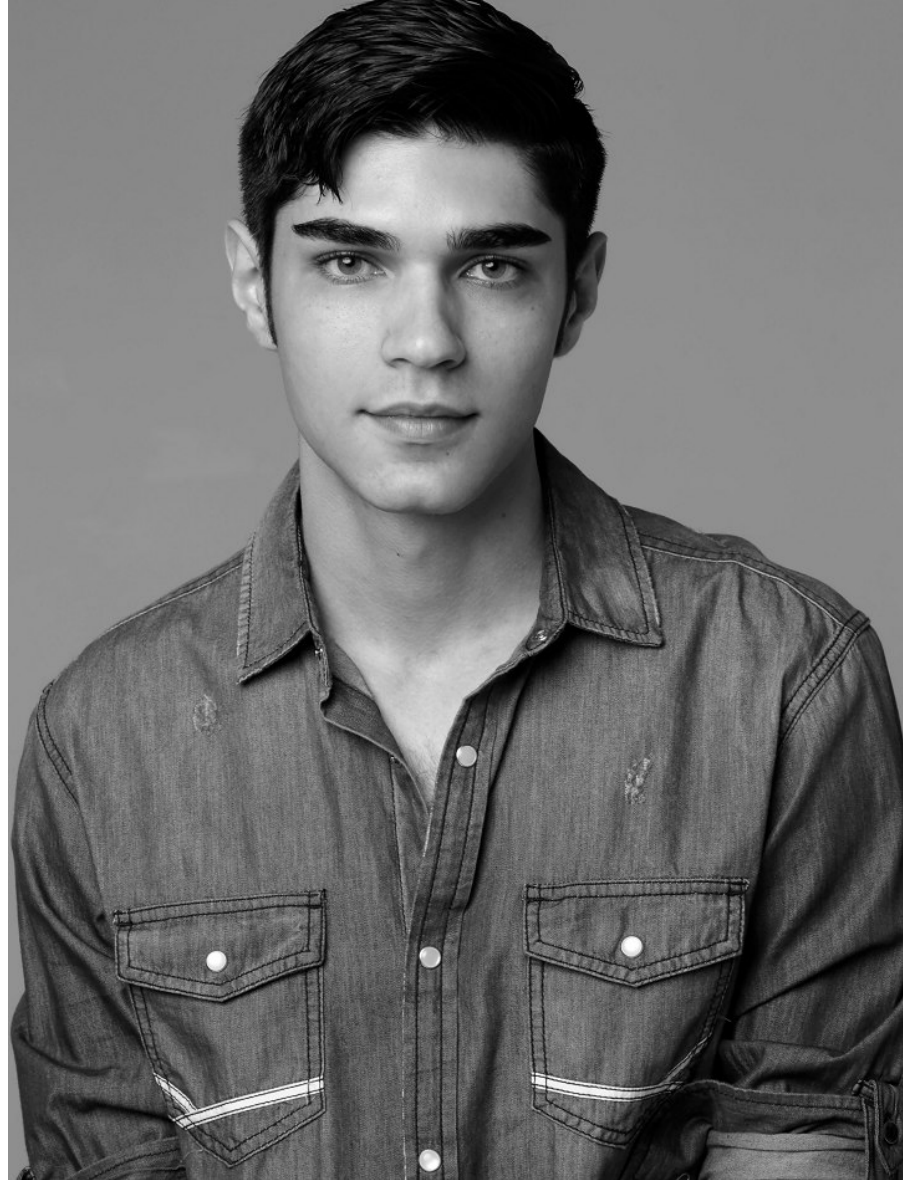

WILHELMINA DENVER

ROBERT IORDACHE

Height 6'0" Chest 37" Waist 32" Inseam 32" Suit 38" Suit Length L Shoe 10.5 US Hair Black Eyes Green

WILHELMINA DENVER

ROBERT IORDACHE

Height 6'0" Chest 37" Waist 32" Inseam 32" Suit 38" Suit Length L Shoe 10.5 US Hair Black Eyes Green

ROBERT IORDACHE

Height 6'0" Chest 37" Waist 32" Inseam 32" Suit 38" Suit Length L Shoe 10.5 US Hair Black Eyes Green

WILHELMINA DENVER

ROBERT IORDACHE

Height 6'0" Chest 37" Waist 32" Inseam 32" Suit 38" Suit Length L Shoe 10.5 US Hair Black Eyes Green

ROBERT IORDACHE

Height 6'0" Chest 37" Waist 32" Inseam 32" Suit 38" Suit Length L Shoe 10.5 US Hair Black Eyes Green