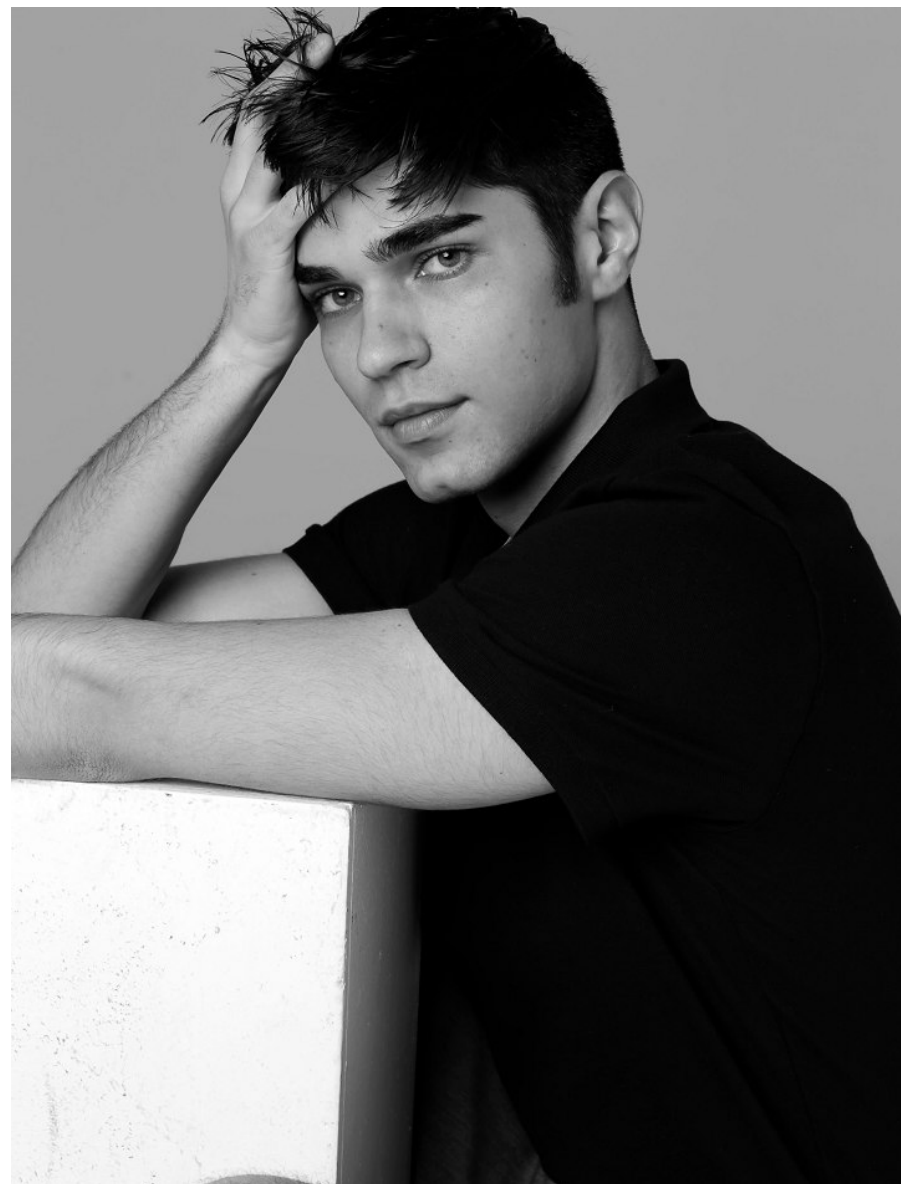

WILHELMINA DENVER

ROBERT IORDACHE

Height 6'0" Chest 37" Waist 32" Inseam 32" Suit 38" Suit Length L Shoe 10.5 US Hair Black Eyes Green

WILHELMINA DENVER

ROBERT IORDACHE

Height 6'0" Chest 37" Waist 32" Inseam 32" Suit 38" Suit Length L Shoe 10.5 US Hair Black Eyes Green

ROBERT IORDACHE

Height 6'0" Chest 37" Waist 32" Inseam 32" Suit 38" Suit Length L Shoe 10.5 US Hair Black Eyes Green

WILHELMINA DENVER

ROBERT IORDACHE

Height 6'0" Chest 37" Waist 32" Inseam 32" Suit 38" Suit Length L Shoe 10.5 US Hair Black Eyes Green

ROBERT IORDACHE

Height 6'0" Chest 37" Waist 32" Inseam 32" Suit 38" Suit Length L Shoe 10.5 US Hair Black Eyes Green