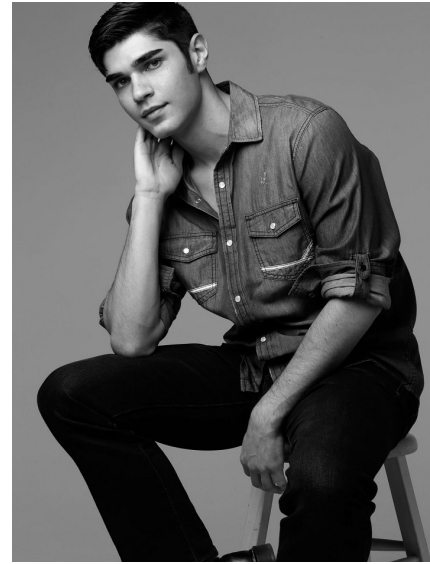

ROBERT IORDACHE

**WILHELMINA**DENVER

Height 6'0" Chest 37" Waist 32" Inseam 32" Suit 38" Suit Length L Shoe 10.5 US  
Hair Black Eyes Green

Wilhelmina Denver  
209 Kalamath Street #10  
Denver, CO 80223  
720-382-1512