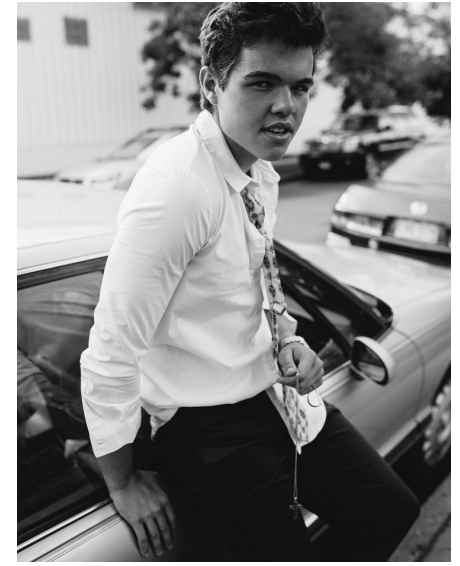

RILEY BRODIE

Height 6'1" Waist 31" Inseam 34" Suit 42" Suit Length L Shoe 10.5 US Hair Brown
Eyes Blue

WILHELMINADENVER

Wilhelmina Denver
209 Kalamath Street #10
Denver, CO 80223
720-382-1512