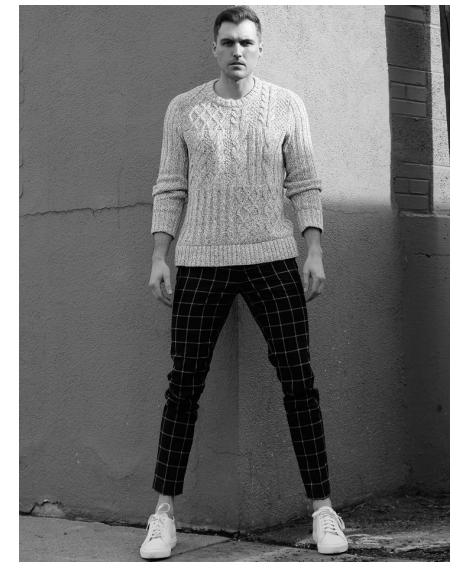

NATHAN SPRINGS

Height 6'1.5" Waist 32" Inseam 32" Suit 40" Suit Length L Shoe 11 US Hair Light Brown Eyes Green

**WILHELMINA**DENVER

Wilhelmina Denver  
209 Kalamath Street #10  
Denver, CO 80223  
720-382-1512