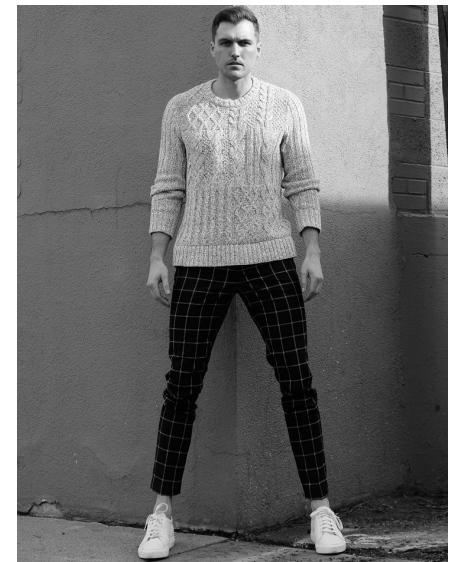

NATHAN SPRINGS

Height 6'1.5" Waist 32" Inseam 32" Suit 40" Suit Length L Shoe 11 US Hair Light Brown Eyes Green

**WILHELMINA**DENVER

Wilhelmina Denver  
209 Kalamath Street #10  
Denver, CO 80223  
720-382-1512