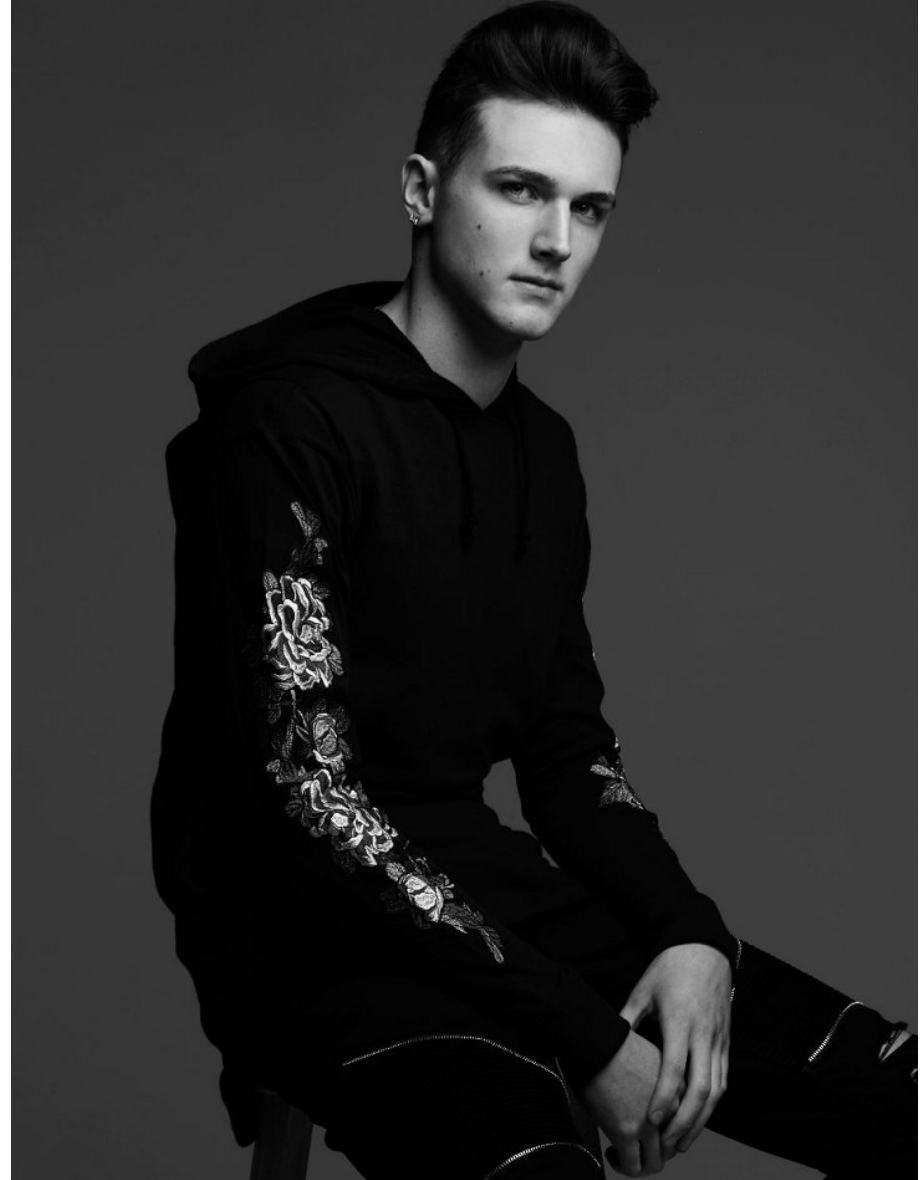

WILHELMINA DENVER

KENDRICK CROWFOOT

Height 5'11.5"   Waist 30"   Inseam 34"   Suit 38"   Suit Length R   Shoe 11 US   Hair Brown   Eyes Blue

KENDRICK CROWFOOT

Height 5'11.5" Waist 30" Inseam 34" Suit 38" Suit Length R Shoe 11 US Hair Brown Eyes Blue

WILHELMINA DENVER

KENDRICK CROWFOOT

Height 5'11.5"   Waist 30"   Inseam 34"   Suit 38"   Suit Length R   Shoe 11 US   Hair Brown   Eyes Blue

WILHELMINA DENVER

KENDRICK CROWFOOT

Height 5'11.5" Waist 30" Inseam 34" Suit 38" Suit Length R Shoe 11 US Hair Brown Eyes Blue

WILHELMINA DENVER

KENDRICK CROWFOOT

Height 5'11.5"   Waist 30"   Inseam 34"   Suit 38"   Suit Length R   Shoe 11 US   Hair Brown   Eyes Blue