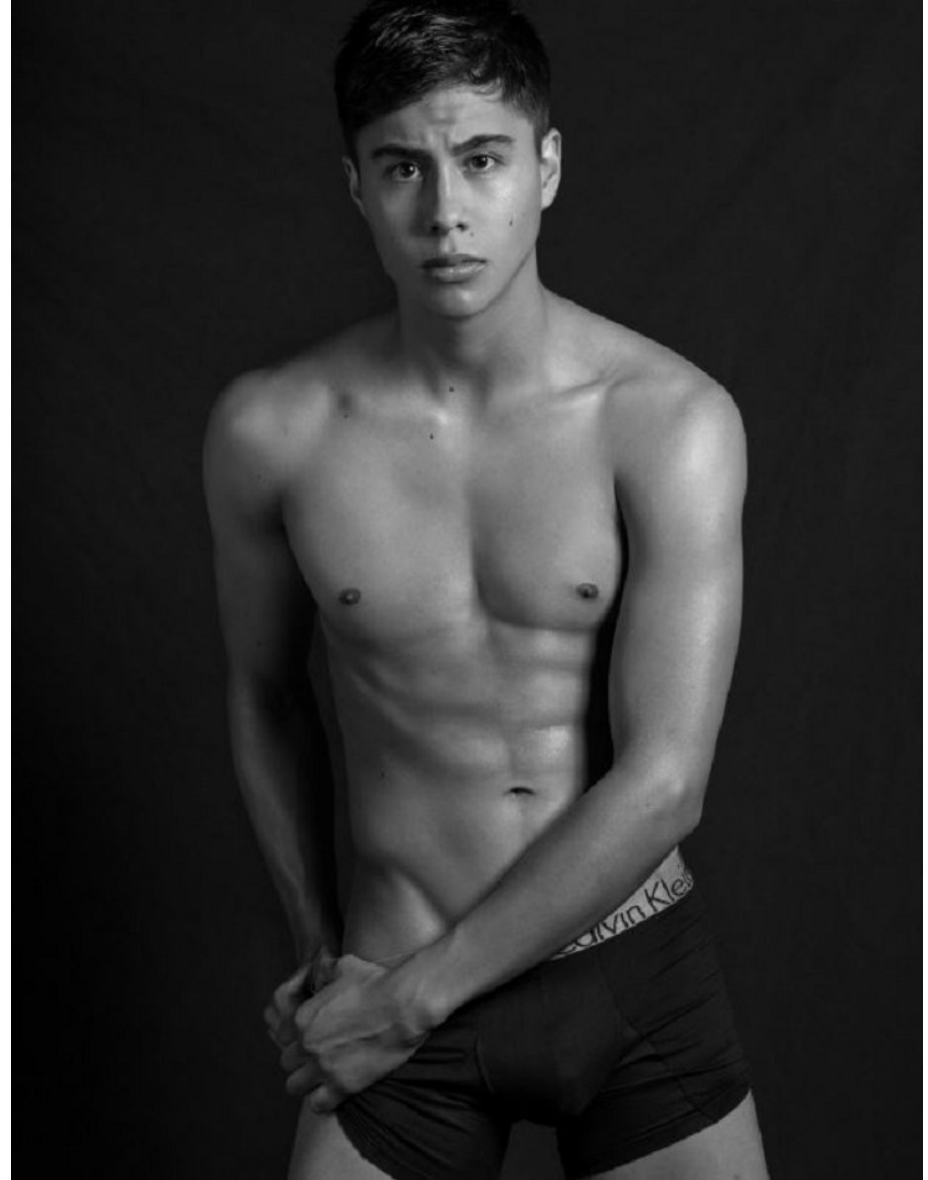

WILHELMINA DENVER

JUSTO CAMARA

Height 6'2" Waist 32" Inseam 32" Suit 38" Suit Length L Shoe 11 US Hair Dark Brown Eyes Brown

JUSTO CAMARA

Height 6'2" Waist 32" Inseam 32" Suit 38" Suit Length L Shoe 11 US Hair Dark Brown Eyes Brown

WILHELMINA DENVER

JUSTO CAMARA

Height 6'2" Waist 32" Inseam 32" Suit 38" Suit Length L Shoe 11 US Hair Dark Brown Eyes Brown

WILHELMINA DENVER

JUSTO CAMARA

Height 6'2" Waist 32" Inseam 32" Suit 38" Suit Length L Shoe 11 US Hair Dark Brown Eyes Brown

WILHELMINA DENVER

JUSTO CAMARA

Height 6'2" Waist 32" Inseam 32" Suit 38" Suit Length L Shoe 11 US Hair Dark Brown Eyes Brown