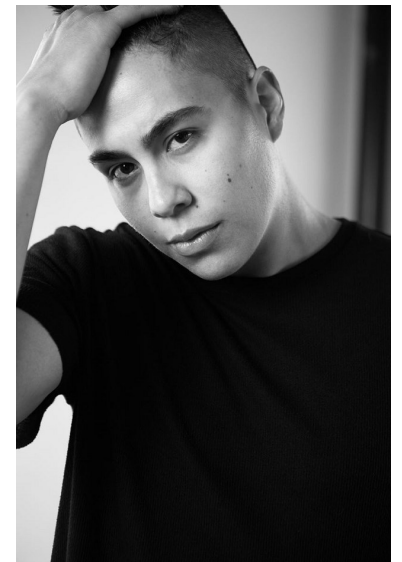

JUSTO CAMARA

WILHELMINADENVER

Height 6'2" Waist 32" Inseam 32" Suit 38" Suit Length L Shoe 11 US Hair Dark Brown Eyes Brown

Wilhelmina Denver
209 Kalamath Street #10
Denver, CO 80223
720-382-1512