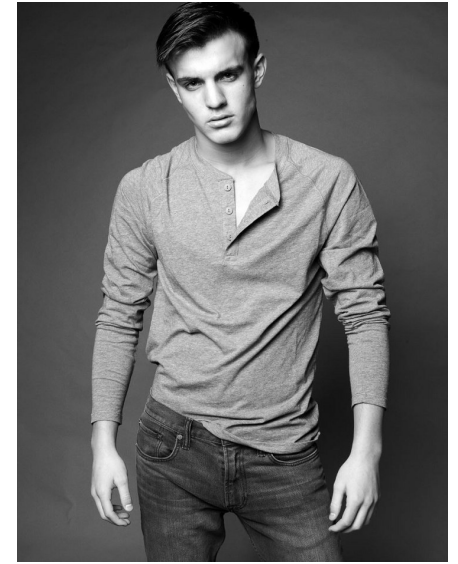

HARRISON PROCTOR

WILHELMINADENVER

Height 6'0" Waist 30" Inseam 32" Suit 38" Suit Length R Shoe 10.5 US
Hair Brown Eyes Green

Wilhelmina Denver
209 Kalamath Street #10
Denver, CO 80223
720-382-1512