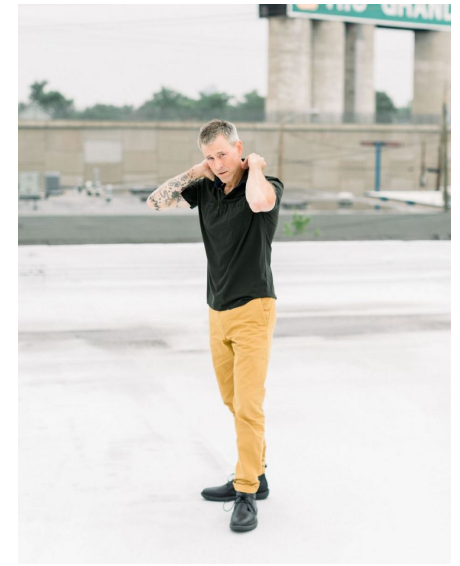

DOUG TRETTIN

Height 5'10.5" Waist 32" Inseam 32" Collar 16.5" Suit 42" Suit Length R Shoe 12
US Hair Salt and Pepper Eyes Hazel

WILHELMINADENVER

Wilhelmina Denver
209 Kalamath Street #10
Denver, CO 80223
720-382-1512