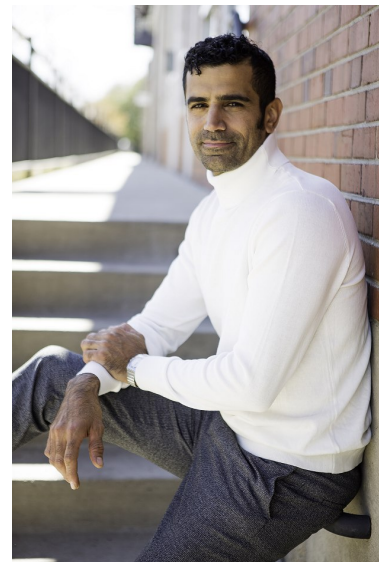

DAVE CAMILLE

WILHELMINADENVER

Height 6'2" Waist 33" Collar 15.5" Sleeve 34" Suit 42" Suit Length L Shoe 11.5
US Hair Black Eyes Brown

Wilhelmina Denver
209 Kalamath Street #10
Denver, CO 80223
720-382-1512