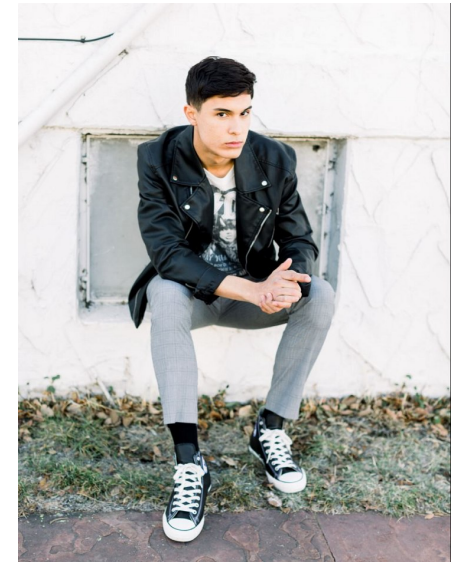

DALTON ABEYTA

WILHELMINADENVER

Height 6'1" Chest 36" Waist 31" Inseam 32" Collar 15.5" Sleeve 33" Suit 36" Suit
Length L Shoe 9.5 US Hair Brown Eyes Brown

Wilhelmina Denver
209 Kalamath Street #10
Denver, CO 80223
720-382-1512