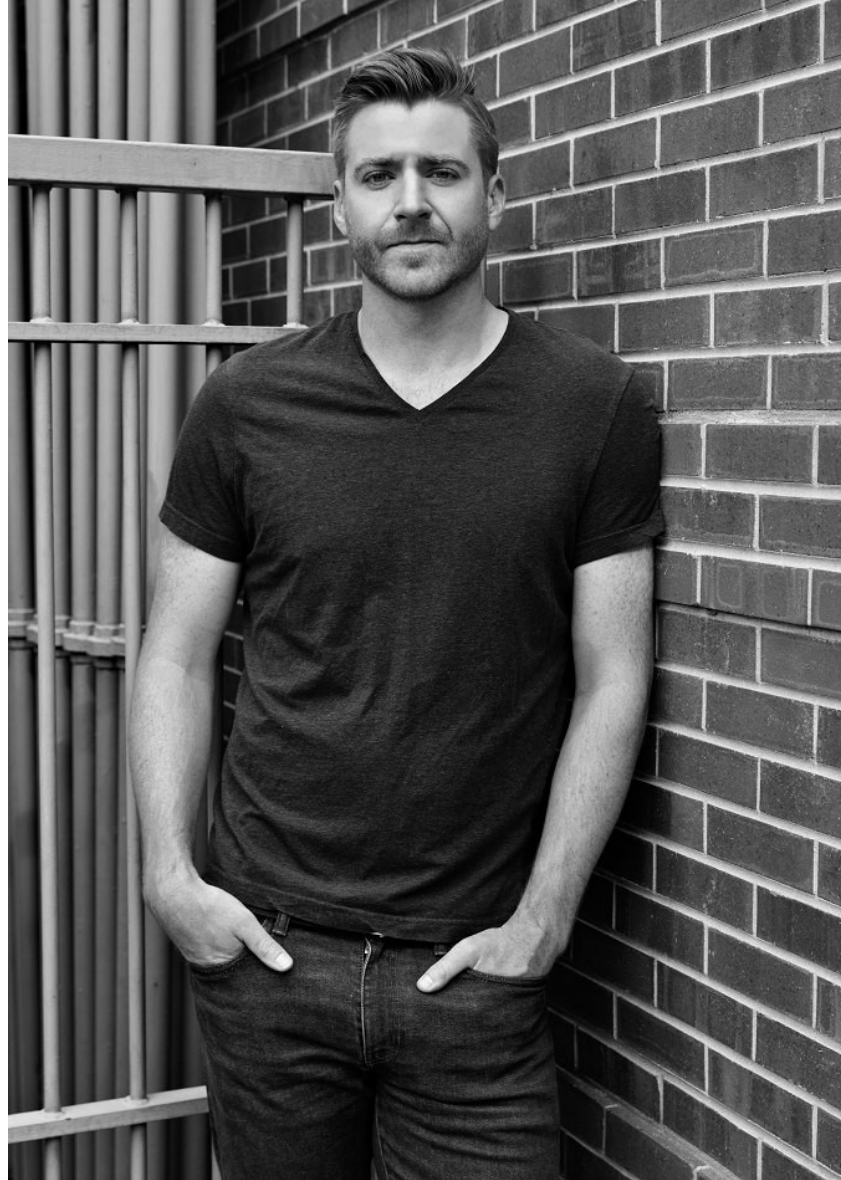

WILHELMINA DENVER

BRETT FORREST

Height 6'4.5"   Waist 33"   Suit 32"   Suit Length L   Hair Light Brown   Eyes Blue

BRETT FORREST

Height 6'4.5" Waist 33" Suit 32" Suit Length L Hair Light Brown Eyes Blue

BRETT FORREST

Height 6'4.5" Waist 33" Suit 32" Suit Length L Hair Light Brown Eyes Blue

WILHELMINA DENVER

BRETT FORREST

Height 6'4.5" Waist 33" Suit 32" Suit Length L Hair Light Brown Eyes Blue