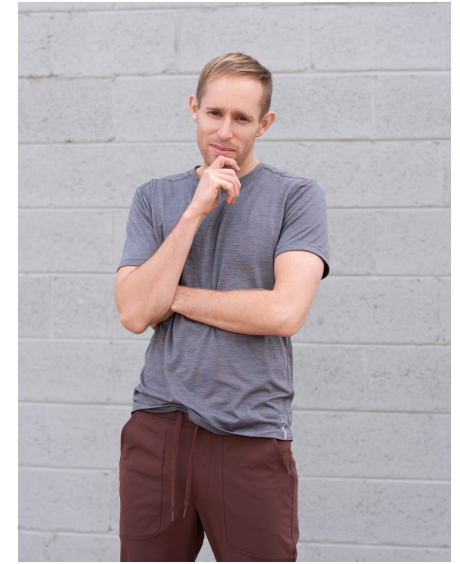

STEVEN DUDLEY

WILHELMINADENVER

Height 5'11.5" Chest 38" Waist 31" Inseam 32" Collar 14.5" Sleeve 33" Suit 40"
Suit Length R Shoe 9 US Hair Blonde Eyes Blue/Green

Wilhelmina Denver
209 Kalamath Street #10
Denver, CO 80223
720-382-1512