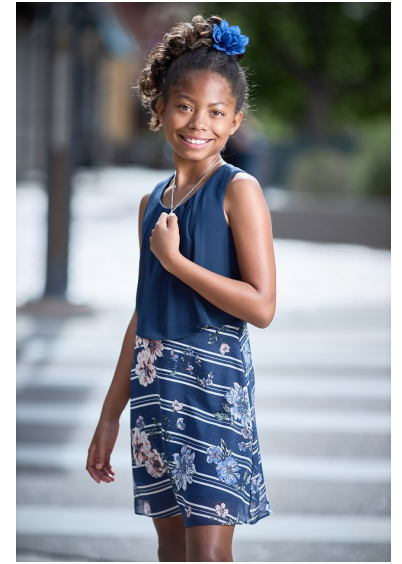

SAMAYA TURNER

WILHELMINADENVER

Height 4'9" Shoe 7.5 US Size 11 - 12 Hair Dark Brown Eyes Brown

Wilhelmina Denver
209 Kalamath Street #10
Denver, CO 80223
720-382-1512