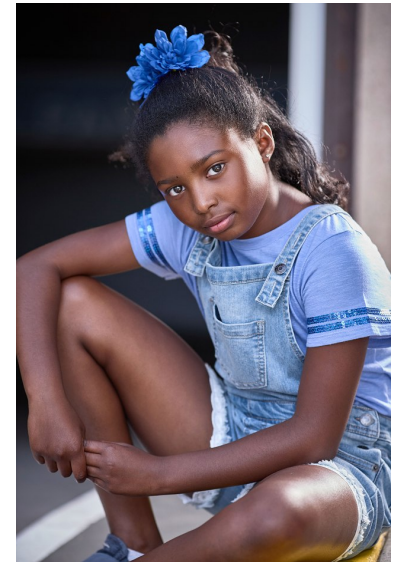

BRIYA TURNER

WILHELMINADENVER

Height 4'9" Shoe 6.5 US Size 12 - 14 Hair Dark Brown Eyes Brown

Wilhelmina Denver
209 Kalamath Street #10
Denver, CO 80223
720-382-1512