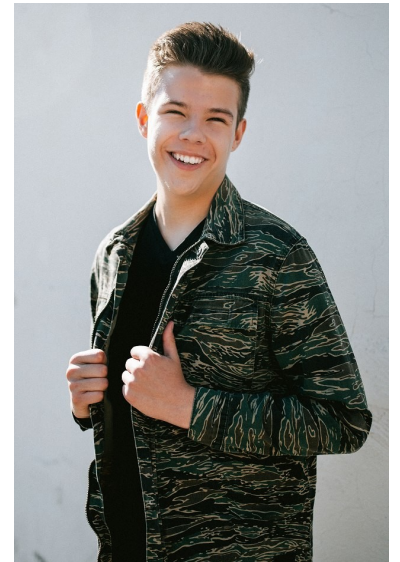

AUSTIN SMALL

Height 6'0" Chest 38.5" Waist 35" Inseam 32" Collar 15" Sleeve 34.5" Suit 40"  
Suit Length R Shoe 12 US Hair Light Brown Eyes Green

**WILHELMINA**DENVER

Wilhelmina Denver  
209 Kalamath Street #10  
Denver, CO 80223  
720-382-1512