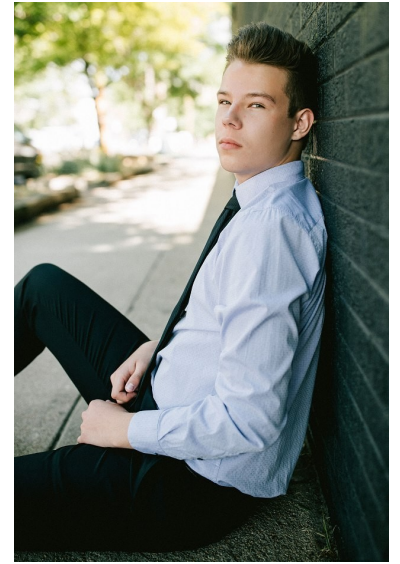

AUSTIN SMALL

Height 6'0" Chest 38.5" Waist 35" Inseam 32" Collar 15" Sleeve 34.5" Suit 40"  
Suit Length R Shoe 12 US Hair Light Brown Eyes Green

**WILHELMINA**DENVER

Wilhelmina Denver  
209 Kalamath Street #10  
Denver, CO 80223  
720-382-1512