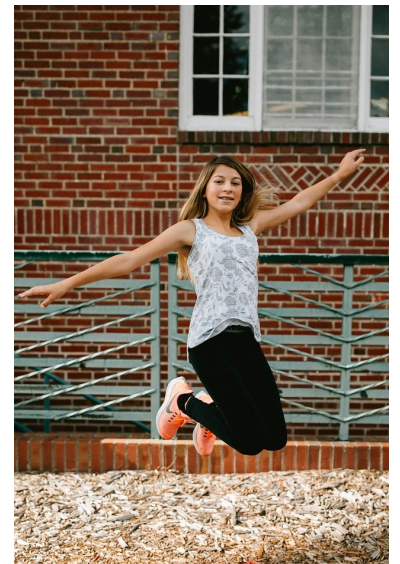

CHLOE PETERSON

**WILHELMINA**DENVER

Height 5'0" Bust 31" A Waist 27" Hips 33" Dress 0 US Shoe 7 US Size 14  
Hair Brown Eyes Hazel

Wilhelmina Denver  
209 Kalamath Street #10  
Denver, CO 80223  
720-382-1512