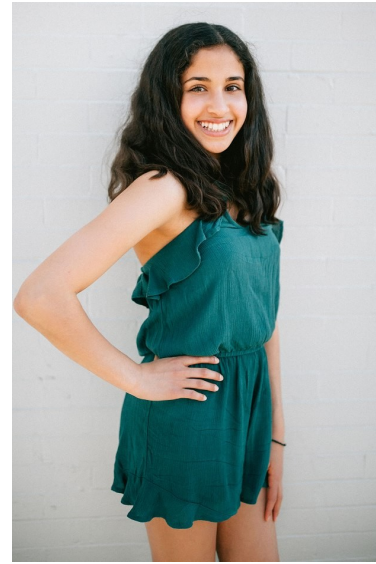

AMELIA SUBRAMANIAN

WILHELMINADENVER

Height 5'2" Dress 0 US Shoe 6.5 US Hair Dark Brown Eyes Brown

Wilhelmina Denver
209 Kalamath Street #10
Denver, CO 80223
720-382-1512