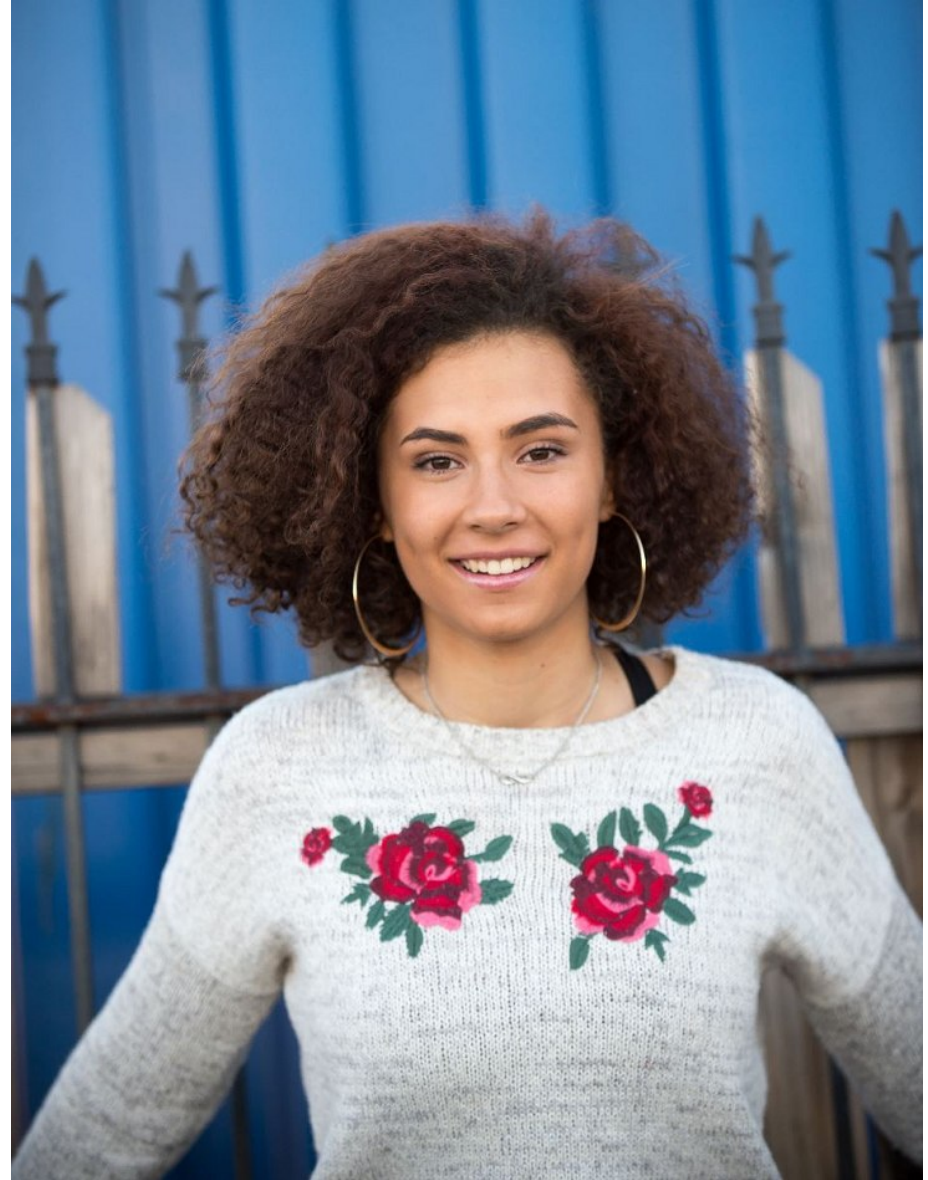

WILHELMINA DENVER

SIENNA ADAMS

Height 5'9.5" Bust 36" Waist 30" Hips 41" Dress 8 US Shoe 10 US Hair Brown Eyes Brown

WILHELMINA DENVER

SIENNA ADAMS

Height 5'9.5" Bust 36" Waist 30" Hips 41" Dress 8 US Shoe 10 US Hair Brown Eyes Brown

SIENNA ADAMS

Height 5'9.5" Bust 36" Waist 30" Hips 41" Dress 8 US Shoe 10 US Hair Brown Eyes Brown

WILHELMINA DENVER

## SIENNA ADAMS

Height 5'9.5" Bust 36" Waist 30" Hips 41" Dress 8 US Shoe 10 US Hair Brown Eyes Brown