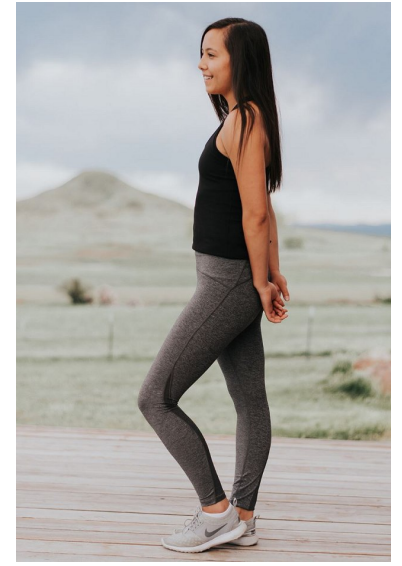

EMMA BLACK

WILHELMINADENVER

Height 5'6.5" Bust 34.5" Waist 28.5" Hips 38" Dress 6-8 US Shoe 8 US Hair Dark Brown Eyes Brown

Wilhelmina Denver
209 Kalamath Street #10
Denver, CO 80223
720-382-1512