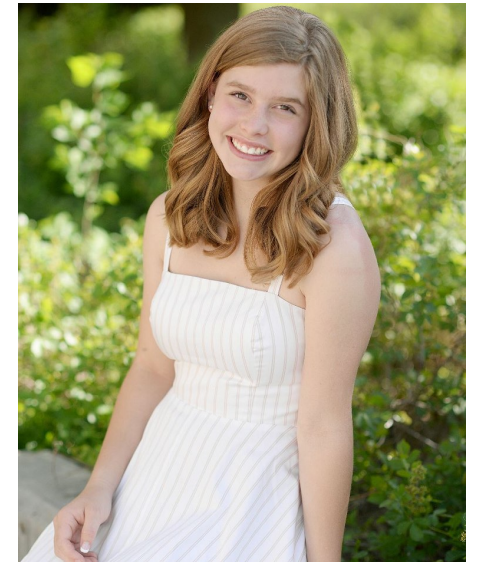

EMILY PERL

Height 5'6" Bust 34" Waist 27" Hips 34" Dress 2 US Shoe 9.5 US Hair Red  
Eyes Brown

**WILHELMINA**DENVER

Wilhelmina Denver  
209 Kalamath Street #10  
Denver, CO 80223  
720-382-1512