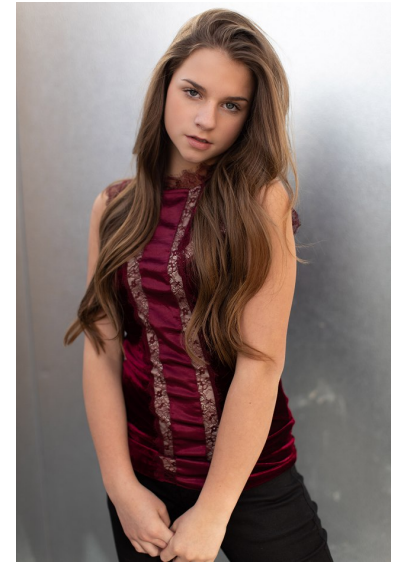

EMILY HOFFMAN

**WILHELMINA**DENVER

Height 5'3" Dress 0 US Shoe 7 US Hair Light Brown Eyes Blue

Wilhelmina Denver  
209 Kalamath Street #10  
Denver, CO 80223  
720-382-1512