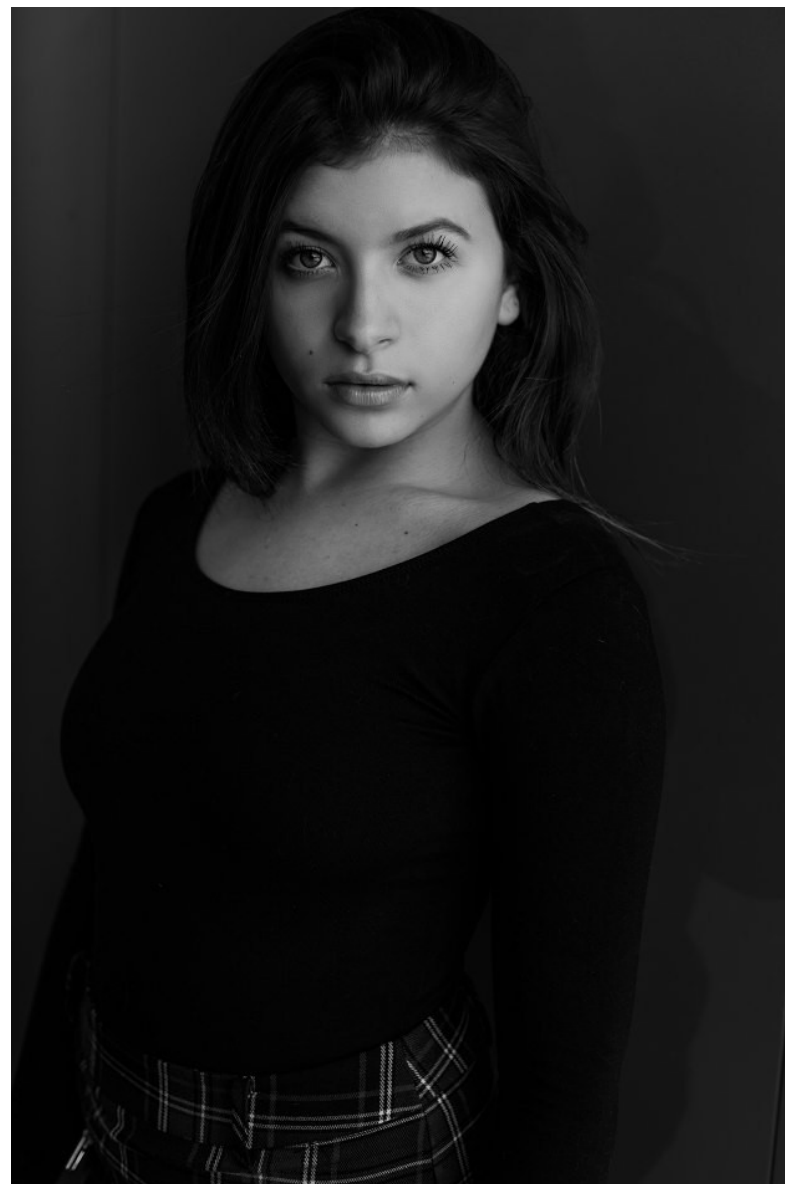

WILHELMINA DENVER

AVA-RAE KORRES

Height 4'11" Bust 32" B Shoe 5.5 US Size 12 - 14 Hair Brown Eyes Hazel

WILHELMINA DENVER

AVA-RAE KORRES

Height 4'11" Bust 32" B Shoe 5.5 US Size 12 - 14 Hair Brown Eyes Hazel

WILHELMINA DENVER

AVA-RAE KORRES

Height 4'11" Bust 32" B Shoe 5.5 US Size 12 - 14 Hair Brown Eyes Hazel

AVA-RAE KORRES

Height 4'11" Bust 32" B Shoe 5.5 US Size 12 - 14 Hair Brown Eyes Hazel

WILHELMINA DENVER

AVA-RAE KORRES

Height 4'11" Bust 32" B Shoe 5.5 US Size 12 - 14 Hair Brown Eyes Hazel

WILHELMINA DENVER

AVA-RAE KORRES

Height 4'11" Bust 32" B Shoe 5.5 US Size 12 - 14 Hair Brown Eyes Hazel