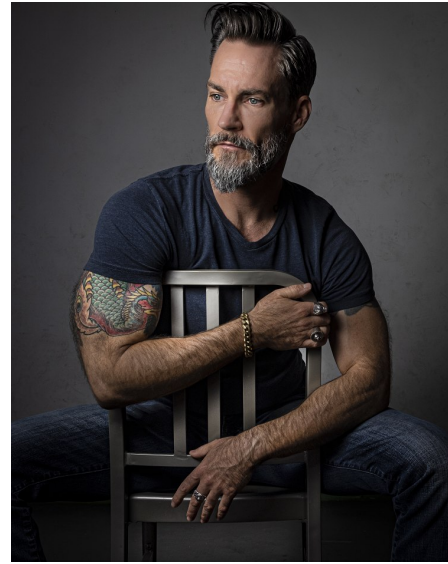

ALEC LAUGHLIN

**WILHELMINA**DENVER

Height 5'11" Chest 42" Waist 29" Inseam 32" Collar 15.5" Sleeve 32" Suit 40"  
Suit Length R Shoe 8.5 US Hair Salt and Pepper Eyes Blue

Wilhelmina Denver  
209 Kalamath Street #10  
Denver, CO 80223  
720-382-1512