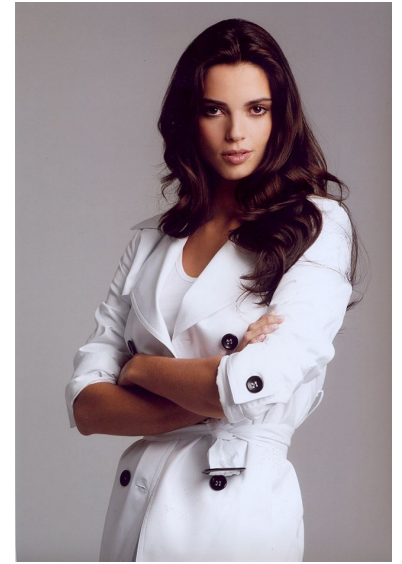

SILVIA RIBEIRO

Height 5'11" Bust 35" Waist 24" Hips 37" Dress 4 US Shoe 9 US Hair Brown  
Eyes Brown

**WILHELMINA**DENVER

Wilhelmina Denver  
209 Kalamath Street #10  
Denver, CO 80223  
720-382-1512