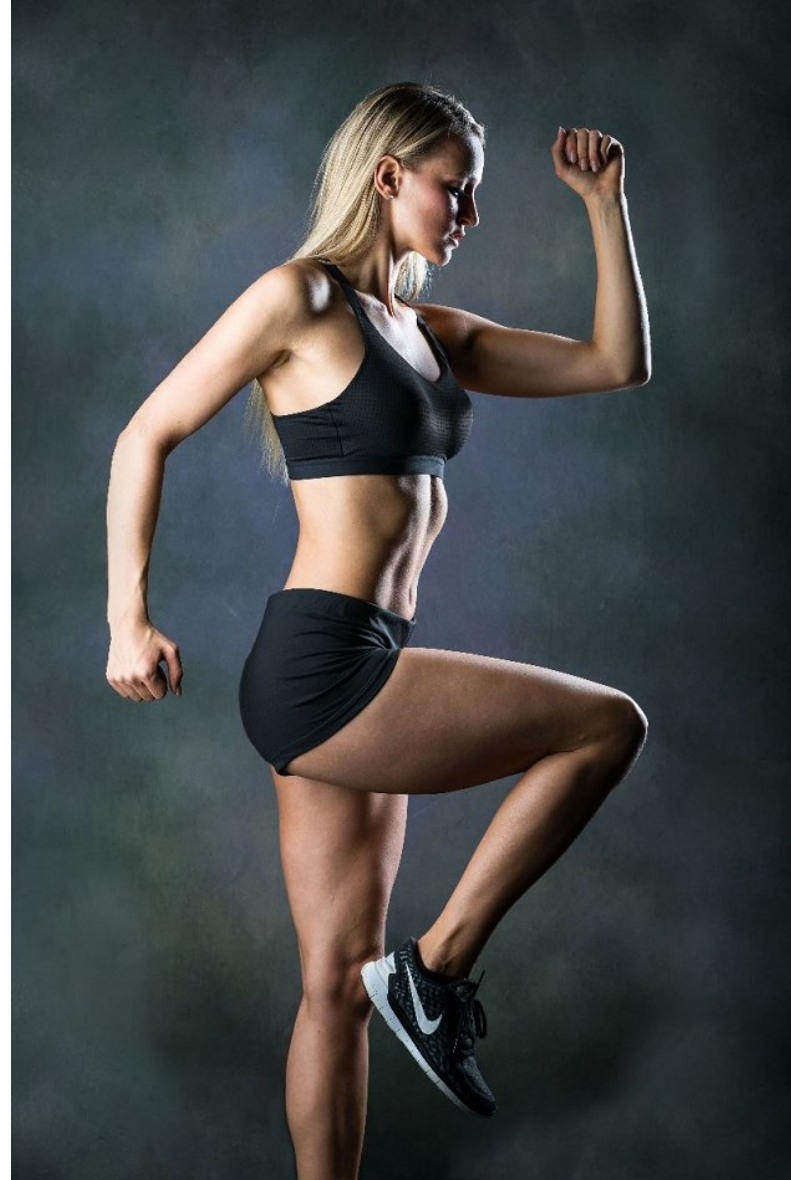

WILHELMINA DENVER

CHELSEA GRAY

Height 5'5" Bust 33.5" Waist 25.5" Hips 35.5" Dress 0 US Shoe 7 US (kids) Hair Blonde Eyes Blue

WILHELMINA DENVER

## CHELSEA GRAY

Height 5'5" Bust 33.5" Waist 25.5" Hips 35.5" Dress 0 US Shoe 7 US (kids) Hair Blonde Eyes Blue

WILHELMINA DENVER

## CHELSEA GRAY

Height 5'5" Bust 33.5" Waist 25.5" Hips 35.5" Dress 0 US Shoe 7 US (kids) Hair Blonde Eyes Blue

WILHELMINA DENVER

CHELSEA GRAY

Height 5'5" Bust 33.5" Waist 25.5" Hips 35.5" Dress 0 US Shoe 7 US (kids) Hair Blonde Eyes Blue