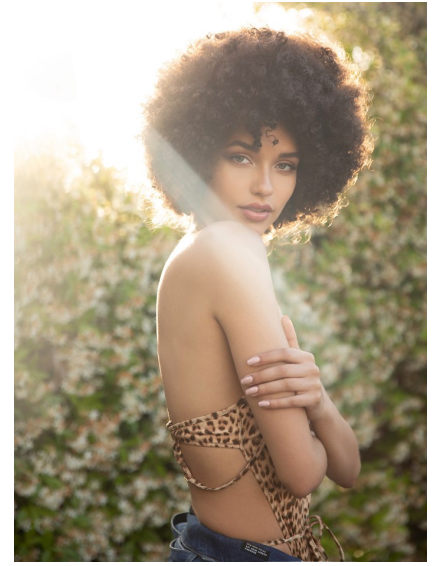

ALEXIS SHEREE

**WILHELMINA**DENVER

Height 5'8" Bust 33" Waist 25" Hips 35" Dress 0 US Shoe 8 US Hair Dark Brown  
Eyes Green/Grey

Wilhelmina Denver  
209 Kalamath Street #10  
Denver, CO 80223  
720-382-1512