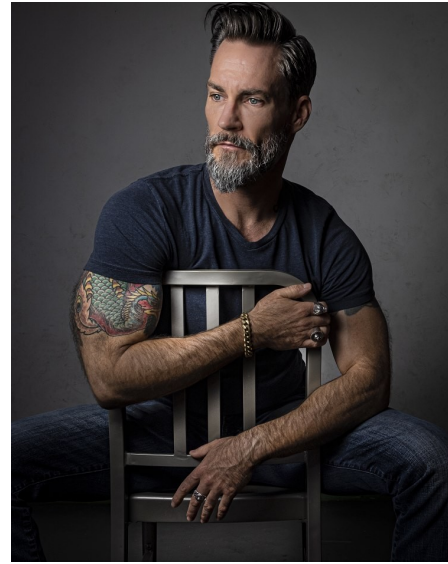

ALEC LAUGHLIN

WILHELMINADENVER

Height 5'11" Chest 42" Waist 30" Inseam 32" Collar 15.5" Sleeve 32" Suit 40"
Suit Length R Shoe 8.5 US Hair Salt and Pepper Eyes Blue

Wilhelmina Denver
209 Kalamath Street #10
Denver, CO 80223
720-382-1512