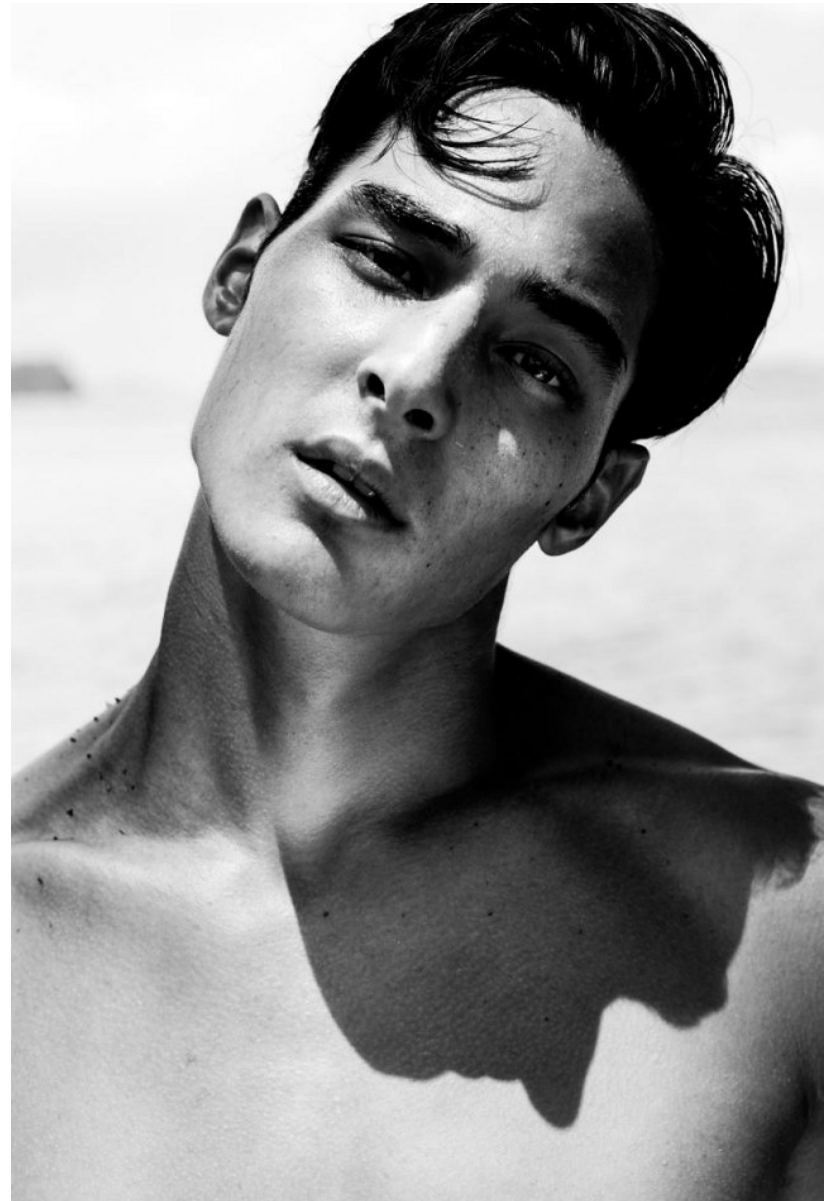

TYLER MATA

Height 6'2" Waist 32" Inseam 34" Shoe 12 US Hair Brown Eyes Brown

Instagram

Tyler is an American model and influencer.

Top Categories

Fashion

Lifestyle

Fitness

Top Brands

Adidas

Nike

WILHELMINADENVER

Wilhelmina Denver | 209 Kalamath Street #10, CO 80223 | 720-382-1512