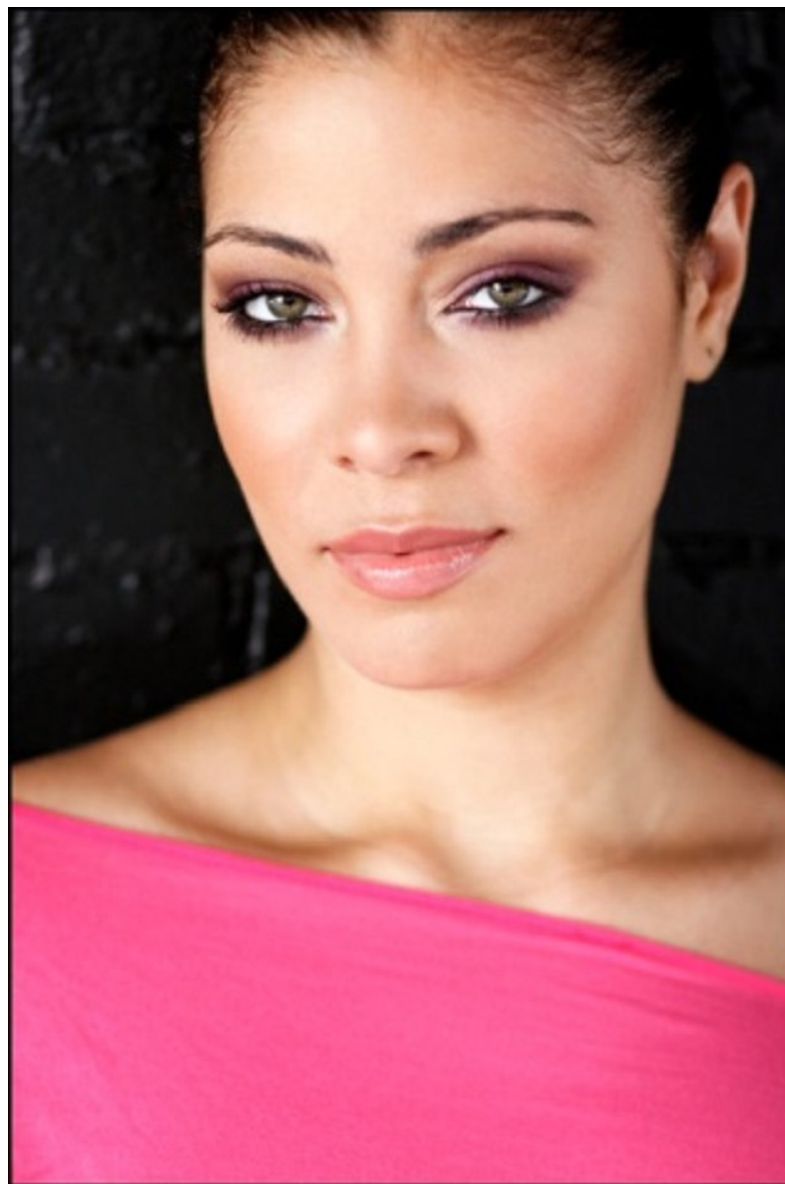

WILHELMINA DENVER

CRYSTAL WILLIAMS

Height 5'7" Bust 36" B Waist 30.5" Hips 40" Dress 8-10 US Shoe 9 US Top M Bottom L

WILHELMINA DENVER

CRYSTAL WILLIAMS

Height 5'7" Bust 36" B Waist 30.5" Hips 40" Dress 8-10 US Shoe 9 US Top M Bottom L

CRYSTAL WILLIAMS

Height 5'7" Bust 36" B Waist 30.5" Hips 40" Dress 8-10 US Shoe 9 US Top M Bottom L