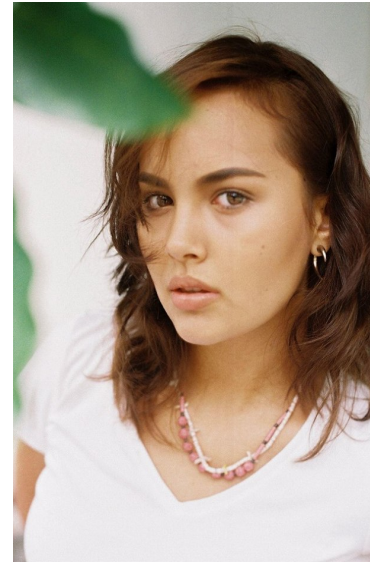

DUFFY SHANNON

WILHELMINADENVER

Height 5'7.5" Bust 37" DDD Waist 29.5" Hips 42" Dress 8-10 US Shoe 10 US (kids)
Hair Dark Brown Eyes Amber

Wilhelmina Denver
209 Kalamath Street #10
Denver, CO 80223
720-382-1512