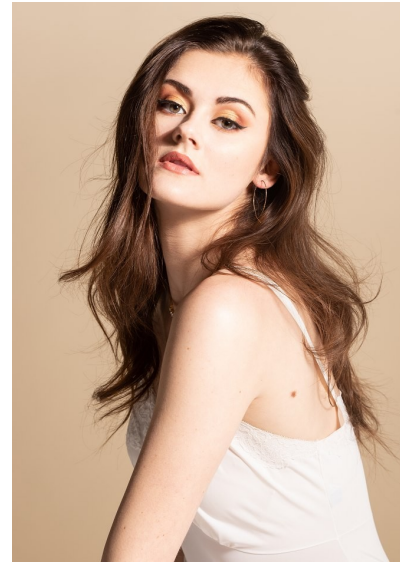

ANNISTON HOWELL

WILHELMINADENVER

Height 5'11" Bust 33.5" B Waist 25" Hips 35" Dress 2-4 US Shoe 8 US
Hair Brunette Eyes Hazel

Wilhelmina Denver
209 Kalamath Street #10
Denver, CO 80223
720-382-1512