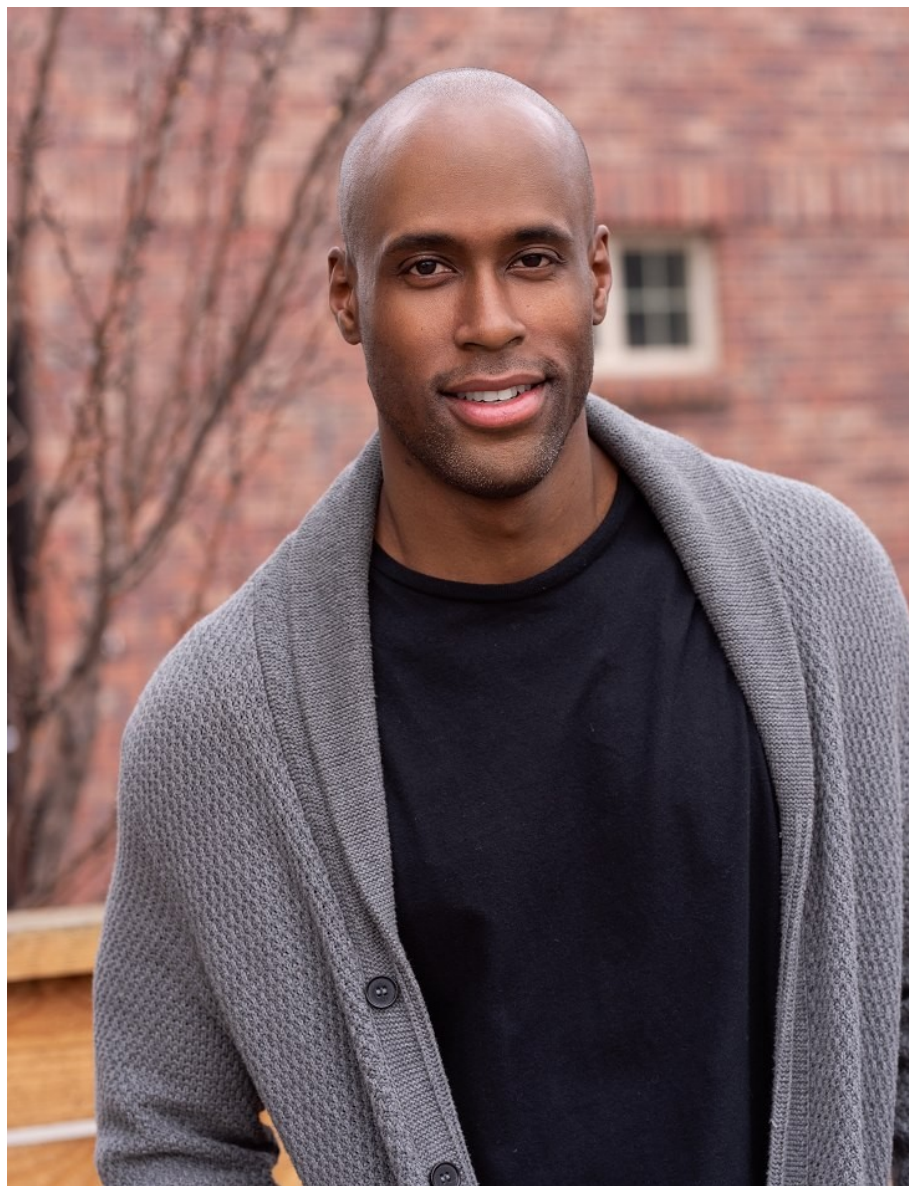

JASON SWANN

Height 5'11" Chest 38.5" Waist 30" Inseam 32" Collar 15.5" Suit 40" Suit Length R Shoe 11 US Hair Bald Eyes Black

WILHELMINA DENVER

JASON SWANN

Height 5'11" Chest 38.5" Waist 30" Inseam 32" Collar 15.5" Suit 40" Suit Length R Shoe 11 US Hair Bald Eyes Black