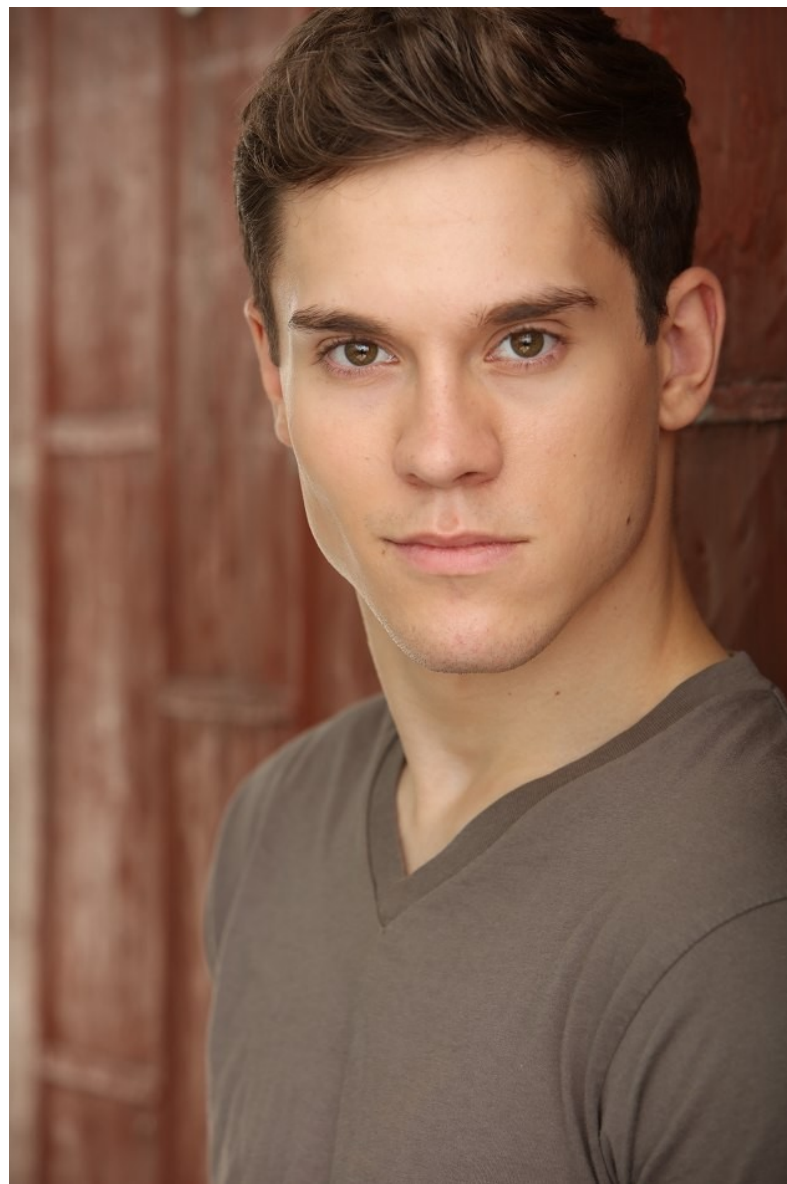

WILHELMINA DENVER

JEFF STEELE

Height 5'11" Hair Light Brown Eyes Hazel

JEFF STEELE

Height 5'11" Hair Light Brown Eyes Hazel

WILHELMINADENVER

JEFF STEELE

Height 5'11" Hair Light Brown Eyes Hazel